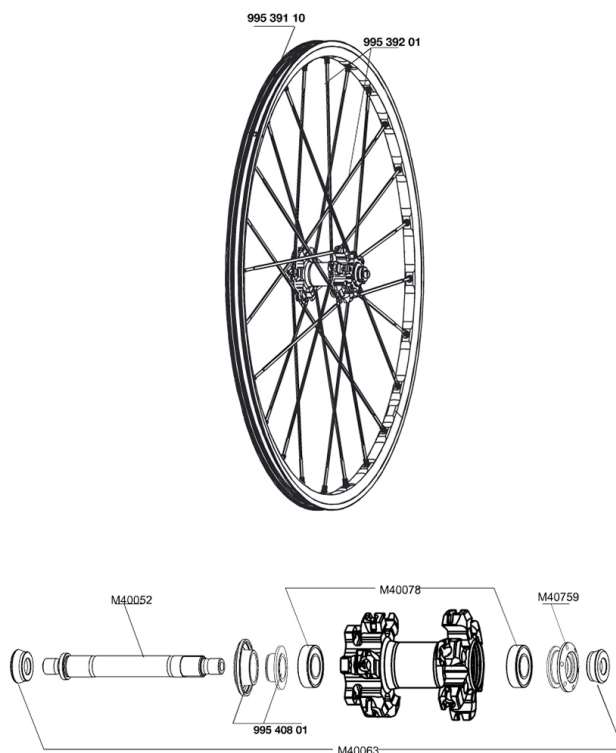

REFERENCES WHEELS

**RIMS**

&NBSP;:

99539110	FRONT CROSSMAX SL DISC 07 RIM
----------	-------------------------------

**SPOKES**

99539201	12 FR.SILV SPK XMAX SL D 261mm
----------	--------------------------------

**HUB SHELLS**

99540801	BEAR.CAP XMAX SLR/SL 07/STDISC
M40052	FRONT HUB AXLE
M40759	ADJUSTING BEARING NUT + FRONT CAP
M40078	FRONT HUB BEARINGS 6901 x 2
M40063	2 FRONT AXLE FORK SUPPORT

## *Specifications*

WHEEL WEIGHTS