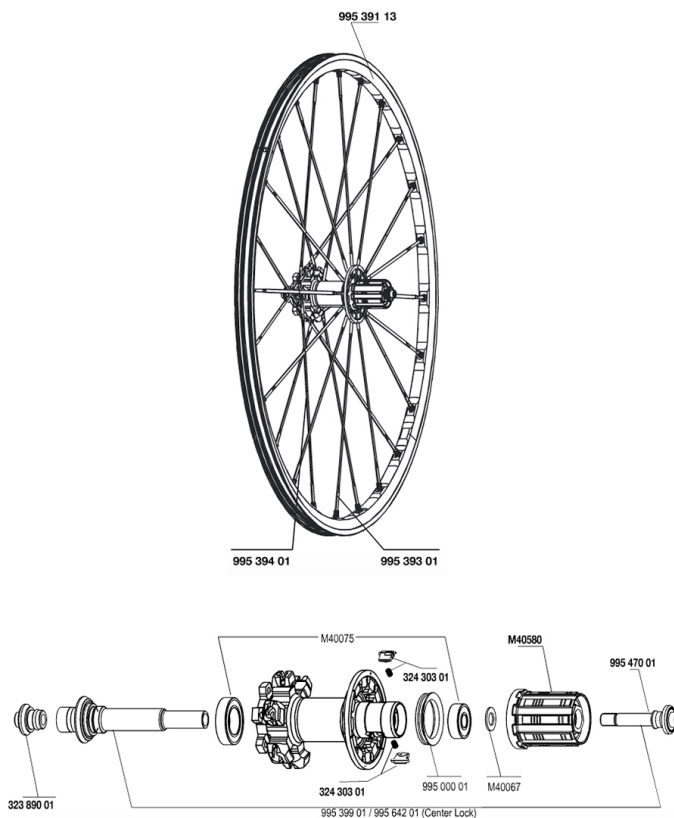

REFERENCES WHEELS

RIMS

&NBSP;:

99539113	REAR CROSSMAX SL DISC 07 RIM
----------	------------------------------

SPOKES

99539301	12 DRV SILV SPK XMAX SL D 248m
99539401	12 NDR SILV SPK XMAX SL D 263m

HUB SHELLS

32389001	R.FORK SUPPORT CROSSMAX SL DCL
32430301	FTSX PAWLS KIT (MTB WHEELS)
M40067	INTERNAL FREEWHEEL SPACER FTSL/FTSX
99564201	R.AXLE XMAX SLR+SL DISC 07 DCL
M40075	REAR HUB 608+6903 BEARINGS
99500001	FTSL/FTSX FREEHUB BODY SEAL
99539901	R.AXLE XMAX SLR+SL DISC 07 D6T
99547001	REAR TITANIUM BOLT HG9
M40580	FTSX FREEWHEEL BODY HG9

CROSSMAX SL DISC 07

Specifications

WHEEL WEIGHTS