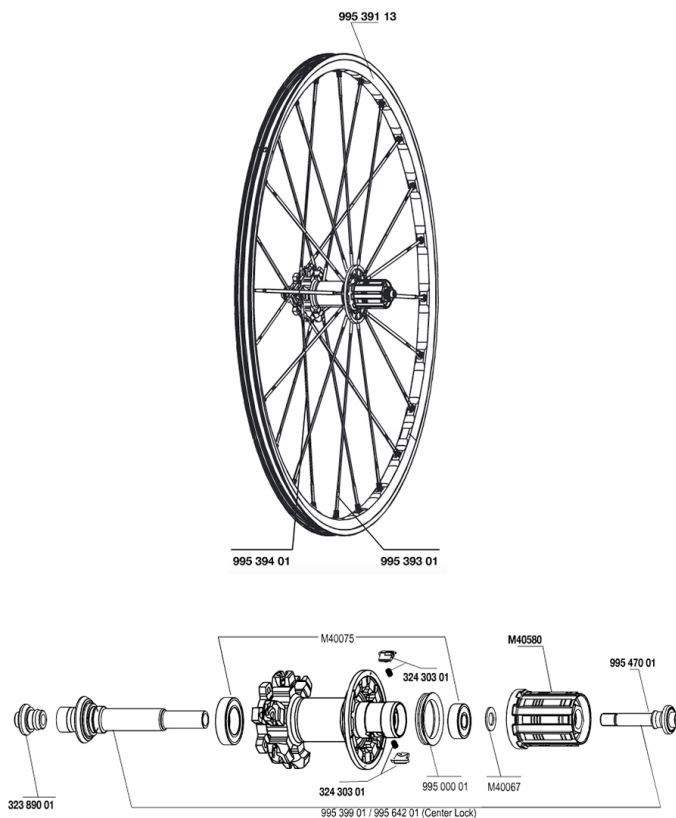

REFERENCES WHEELS

RIMS

&NBSP;:

99539113	REAR CROSSMAX SL DISC 07 RIM
----------	------------------------------

SPOKES

99539401	12 NDR SILV SPK XMAX SL D 263m
99539301	12 DRV SILV SPK XMAX SL D 248m

HUB SHELLS

M40075	REAR HUB 608+6903 BEARINGS
99500001	FTSL/FTSX FREEHUB BODY SEAL
99539901	R.AXLE XMAX SLR+SL DISC 07 D6T
99547001	REAR TITANIUM BOLT HG9
M40580	FTSX FREEWHEEL BODY HG9
32389001	R.FORK SUPPORT CROSSMAX SL DCL
32430301	FTSX PAWLS KIT (MTB WHEELS)
M40067	INTERNAL FREEWHEEL SPACER FTSL/FTSX
99564201	R.AXLE XMAX SLR+SL DISC 07 DCL

CROSSMAX SL DISC 07

Specifications

WHEEL WEIGHTS