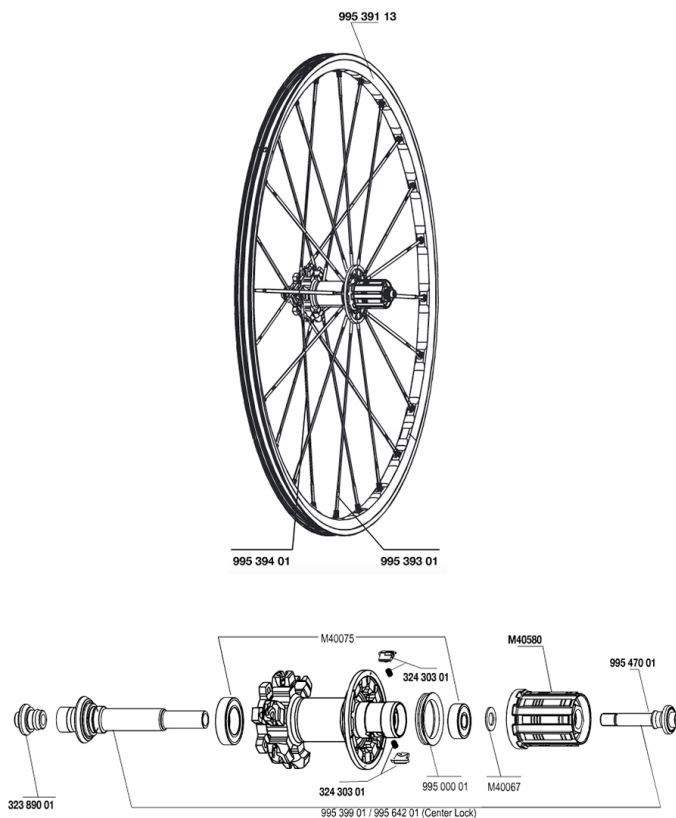

REFERENCES WHEELS

**RIMS**

&NBSP;:

99539113	REAR CROSSMAX SL DISC 07 RIM
----------	------------------------------

**SPOKES**

99539401	12 NDR SILV SPK XMAX SL D 263m
99539301	12 DRV SILV SPK XMAX SL D 248m

**HUB SHELLS**

99564201	R.AXLE XMAX SLR+SL DISC 07 DCL
M40075	REAR HUB 608+6903 BEARINGS
99500001	FTSL/FTSX FREEHUB BODY SEAL
99539901	R.AXLE XMAX SLR+SL DISC 07 D6T
99547001	REAR TITANIUM BOLT HG9
M40580	FTSX FREEWHEEL BODY HG9
32389001	R.FORK SUPPORT CROSSMAX SL DCL
32430301	FTSX PAWLS KIT (MTB WHEELS)
M40067	INTERNAL FREEWHEEL SPACER FTSL/FTSX

# CROSSMAX SL DISC 07

## *Specifications*

WHEEL WEIGHTS