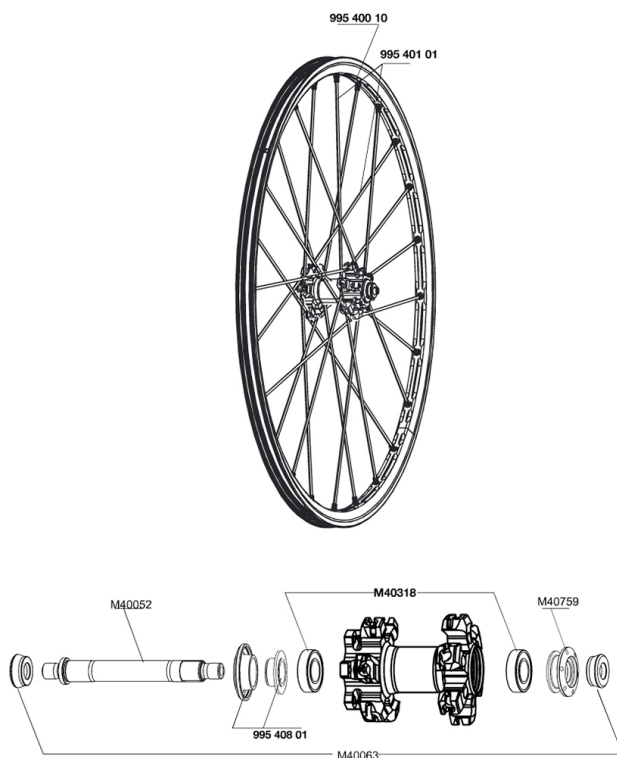

## REFERENCES WHEELS

### RIMS

&NBSP;:

99540010 FRONT CROSSMAX ST DISC RIM

### SPOKES

99540101 12 FR.BLK SPK XMAX ST 261mm

***Specifications***

WHEEL WEIGHTS