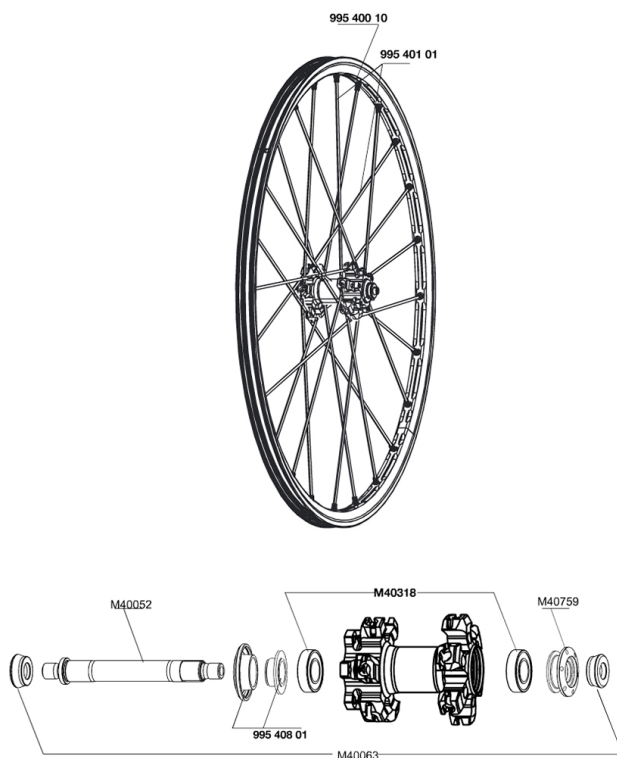

REFERENCES WHEELS

RIMS

&NBSP;:

| | |
|----------|----------------------------|
| 99540010 | FRONT CROSSMAX ST DISC RIM |
|----------|----------------------------|

SPOKES

| | |
|----------|-----------------------------|
| 99540101 | 12 FR.BLK SPK XMAX ST 261mm |
|----------|-----------------------------|

HUB SHELLS

| | |
|----------|-----------------------------------|
| 99540801 | BEAR.CAP XMAX SLR/SL 07/STDISC |
| M40052 | FRONT HUB AXLE |
| M40759 | ADJUSTING BEARING NUT + FRONT CAP |
| M40318 | KIT 2 HUB BEARINGS 6001 |
| M40063 | 2 FRONT AXLE FORK SUPPORT |

MAVIC *CROSSMAX ST DISC*

Specifications

WHEEL WEIGHTS