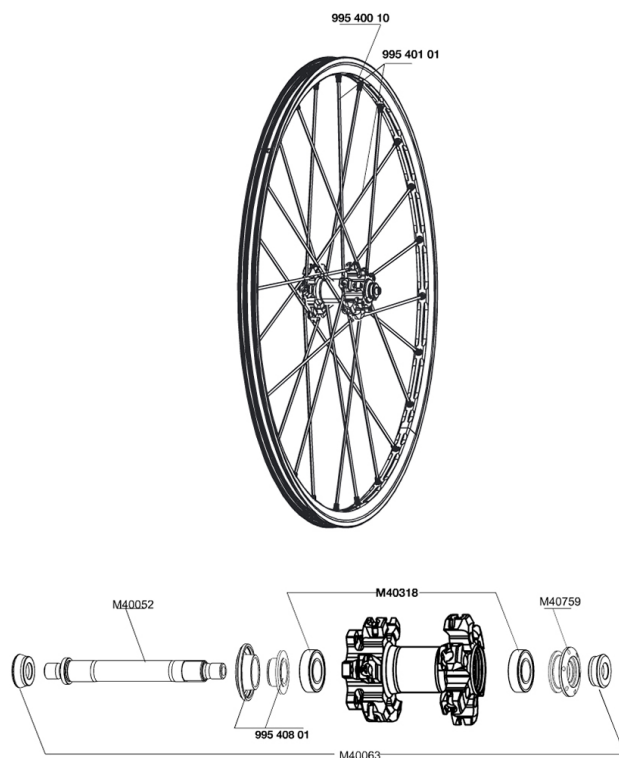

REFERENCES WHEELS

RIMS

&NBSP;:

99540010	FRONT CROSSMAX ST DISC RIM
----------	----------------------------

SPOKES

99540101	12 FR.BLK SPK XMAX ST 261mm
----------	-----------------------------

HUB SHELLS

99540801	BEAR.CAP XMAX SLR/SL 07/STDISC
M40052	FRONT HUB AXLE
M40759	ADJUSTING BEARING NUT + FRONT CAP
M40318	KIT 2 HUB BEARINGS 6001
M40063	2 FRONT AXLE FORK SUPPORT

MAVIC ***CROSSMAX ST DISC***

Specifications
WHEEL WEIGHTS