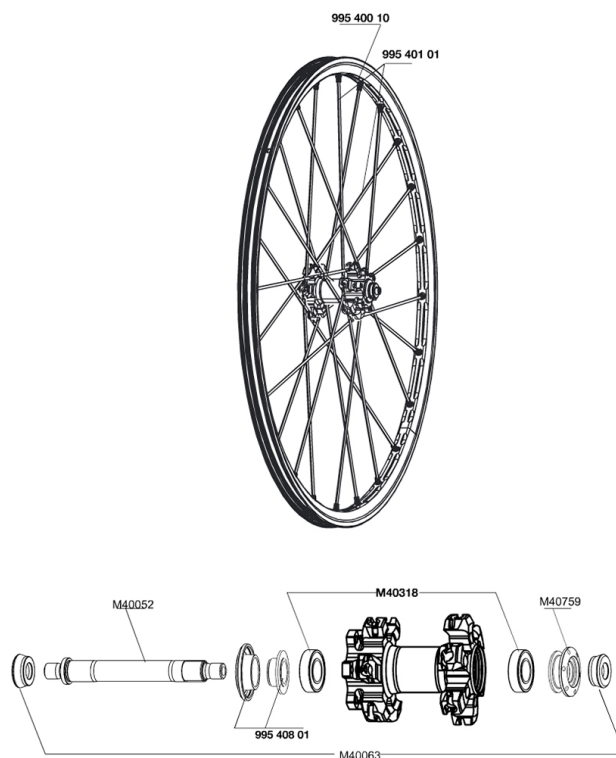

REFERENCES WHEELS

RIMS

&NBSP;:

99540010	FRONT CROSSMAX ST DISC RIM
----------	----------------------------

SPOKES

99540101	12 FR.BLK SPK XMAX ST 261mm
----------	-----------------------------

HUB SHELLS

M40759	ADJUSTING BEARING NUT + FRONT CAP
M40318	KIT 2 HUB BEARINGS 6001
M40063	2 FRONT AXLE FORK SUPPORT
99540801	BEAR.CAP XMAX SLR/SL 07/STDISC
M40052	FRONT HUB AXLE

MAVIC *CROSSMAX ST DISC*

Specifications

WHEEL WEIGHTS