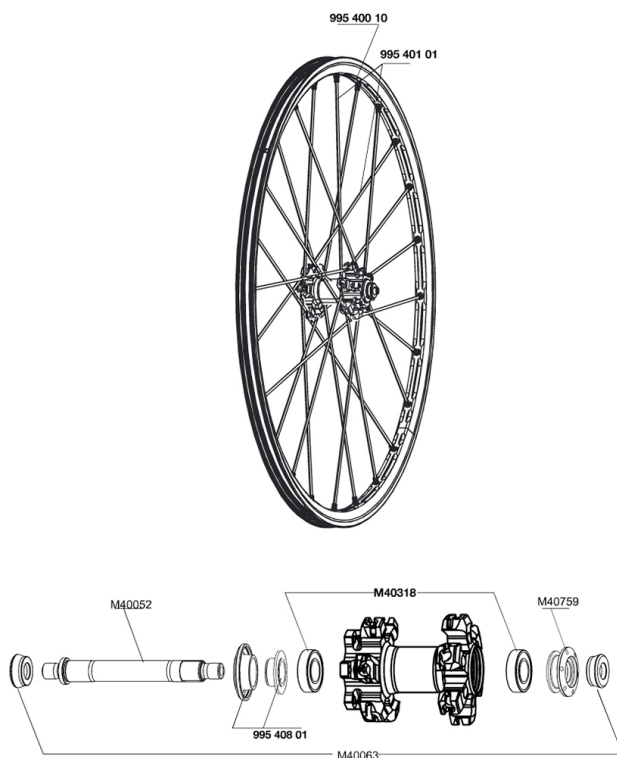

REFERENCES WHEELS

RIMS

&NBSP;:

99540010	FRONT CROSSMAX ST DISC RIM
----------	----------------------------

SPOKES

99540101	12 FR.BLK SPK XMAX ST 261mm
----------	-----------------------------

HUB SHELLS

M40063	2 FRONT AXLE FORK SUPPORT
99540801	BEAR.CAP XMAX SLR/SL 07/STDISC
M40052	FRONT HUB AXLE
M40759	ADJUSTING BEARING NUT + FRONT CAP
M40318	KIT 2 HUB BEARINGS 6001

MAVIC *CROSSMAX ST DISC*

Specifications

WHEEL WEIGHTS