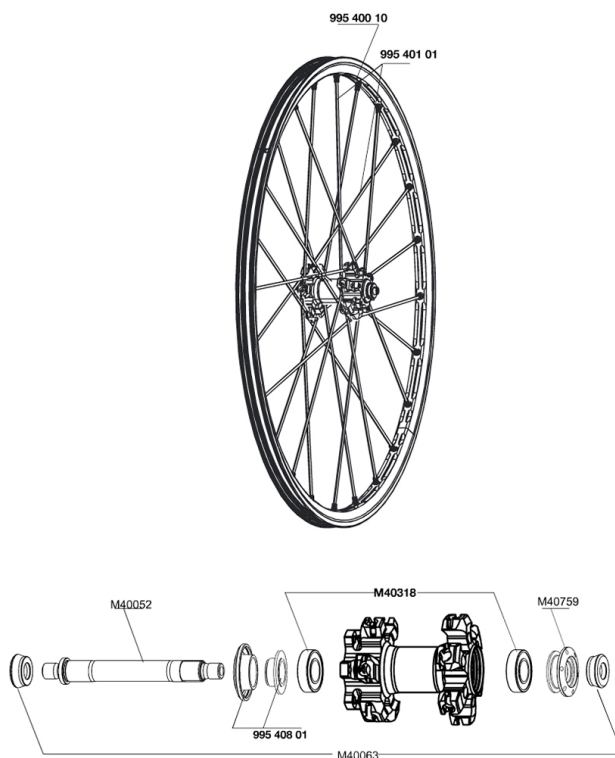

REFERENCES WHEELS

RIMS

&NBSP;:

99540010	FRONT CROSSMAX ST DISC RIM
----------	----------------------------

SPOKES

99540101	12 FR.BLK SPK XMAX ST 261mm
----------	-----------------------------

HUB SHELLS

99540801	BEAR.CAP XMAX SLR/SL 07/STDISC
M40052	FRONT HUB AXLE
M40759	ADJUSTING BEARING NUT + FRONT CAP
M40318	KIT 2 HUB BEARINGS 6001
M40063	2 FRONT AXLE FORK SUPPORT

MAVIC *CROSSMAX ST DISC*

Specifications

WHEEL WEIGHTS