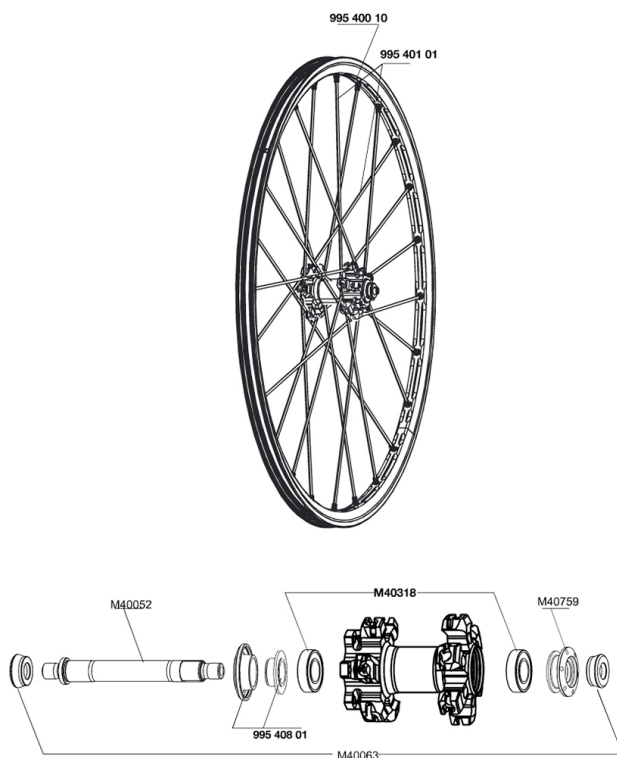

REFERENCES WHEELS

RIMS

&NBSP;:

99540010 FRONT CROSSMAX ST DISC RIM

SPOKES

99540101 12 FR.BLK SPK XMAX ST 261mm

HUB SHELLS

M40759	ADJUSTING BEARING NUT + FRONT CAP
M40318	KIT 2 HUB BEARINGS 6001
M40063	2 FRONT AXLE FORK SUPPORT
99540801	BEAR.CAP XMAX SLR/SL 07/STDISC
M40052	FRONT HUB AXLE

MAVIC *CROSSMAX ST DISC*

Specifications

WHEEL WEIGHTS