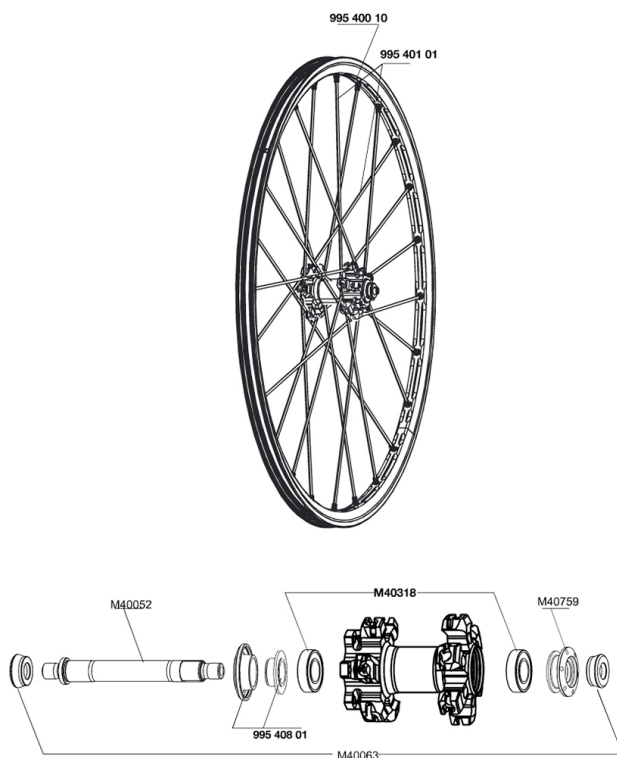

REFERENCES WHEELS

RIMS

&NBSP;:

99540010	FRONT CROSSMAX ST DISC RIM
----------	----------------------------

SPOKES

99540101	12 FR.BLK SPK XMAX ST 261mm
----------	-----------------------------

HUB SHELLS

99540801	BEAR.CAP XMAX SLR/SL 07/STDISC
M40052	FRONT HUB AXLE
M40759	ADJUSTING BEARING NUT + FRONT CAP
M40318	KIT 2 HUB BEARINGS 6001
M40063	2 FRONT AXLE FORK SUPPORT

MAVIC *CROSSMAX ST DISC*

Specifications

WHEEL WEIGHTS