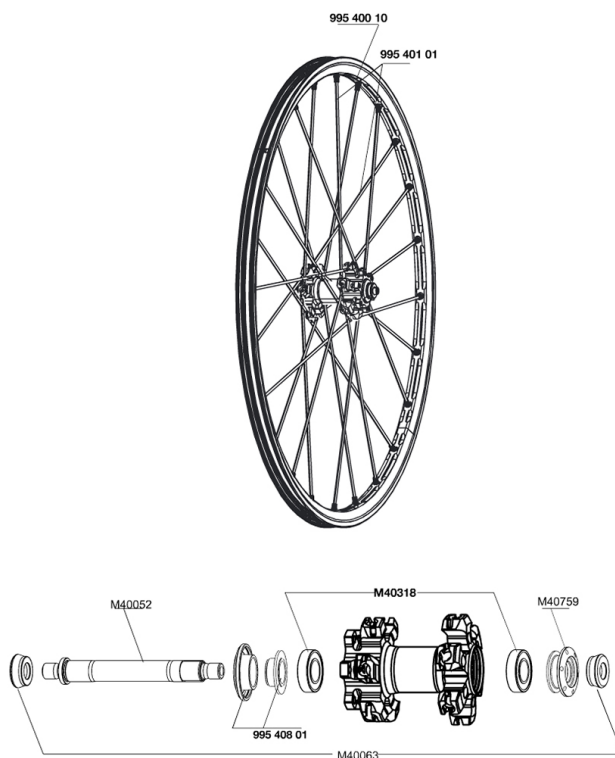

## REFERENCES WHEELS

### RIMS

&NBSP;:

99540010	FRONT CROSSMAX ST DISC RIM
----------	----------------------------

### SPOKES

99540101	12 FR.BLK SPK XMAX ST 261mm
----------	-----------------------------

**Specifications**  
WHEEL WEIGHTS