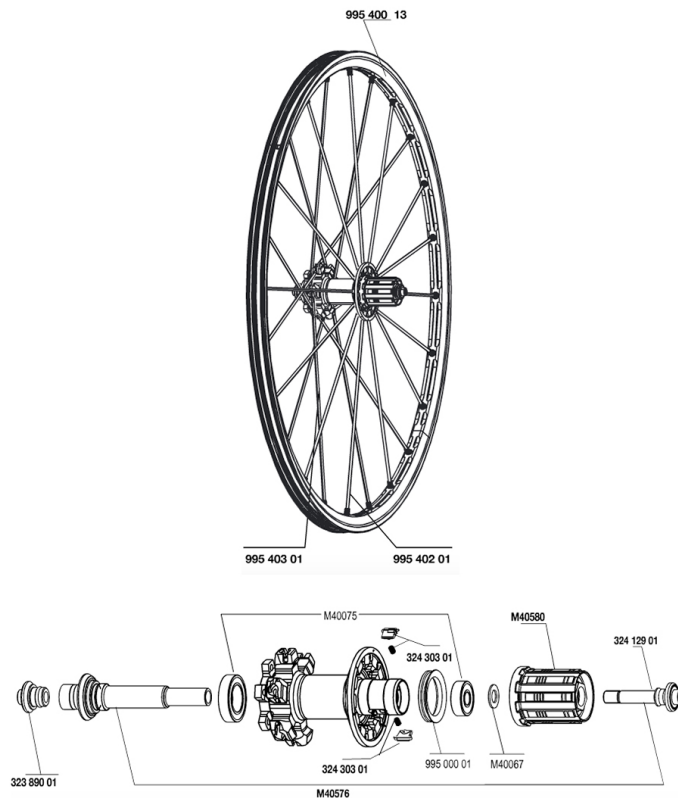

REFERENZEN RÄDER

RIMS

&NBSP;:

99540013	REAR CROSSMAX ST DISC RIM
----------	---------------------------

SPOKES

99540301	12 NDR BLK SPK XMAX ST D 263mm
99540201	12 DRV BLK SPK XMAX ST 248mm

HUB SHELLS

M40075	REAR HUB 608+6903 BEARINGS
99500001	FTSL/FTSX FREEHUB BODY SEAL
32389001	R.FORK SUPPORT CROSSMAX SL DCL
32412901	REAR AXLE BOLT PREP HG9
M40580	CORPS DE ROUE LIBRE FTS "L" HG9
M40576	REAR AXLE CROSSMAX UST DISC
32430301	FTSX MTB PAWLS KIT
M40067	10 SPACERS FRW/HUB BODY

MAVIC *CROSSMAX ST DISC*

Specifications

RADGEWICHTE