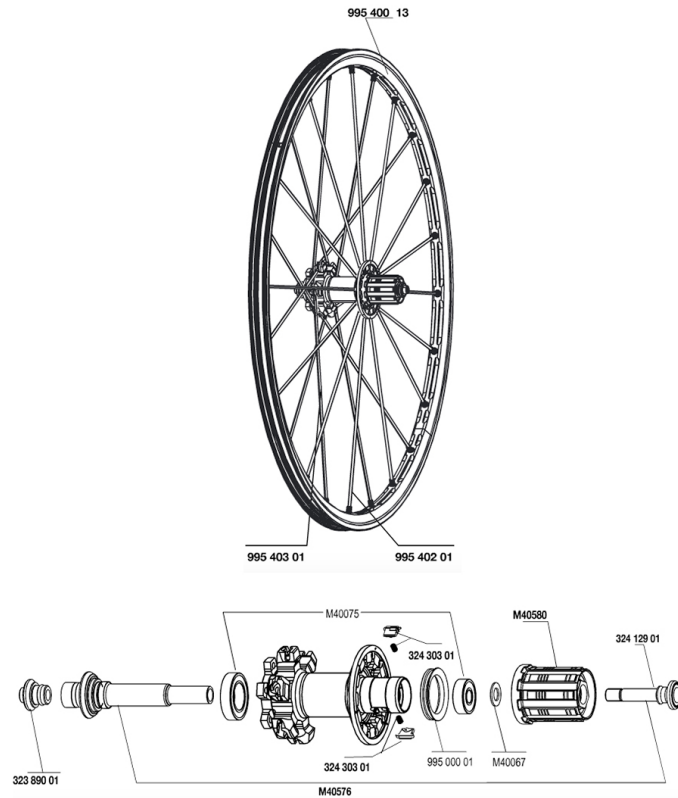

REFERENZEN RÄDER

RIMS

&NBSP;:

99540013	REAR CROSSMAX ST DISC RIM
----------	---------------------------

SPOKES

99540201	12 DRV BLK SPK XMAX ST 248mm
99540301	12 NDR BLK SPK XMAX ST D 263mm

HUB SHELLS

M40576	REAR AXLE CROSSMAX UST DISC
32430301	FTSX MTB PAWLS KIT
M40067	10 SPACERS FRW/HUB BODY
M40075	REAR HUB 608+6903 BEARINGS
99500001	FTSL/FTSX FREEHUB BODY SEAL
32389001	R.FORK SUPPORT CROSSMAX SL DCL
32412901	REAR AXLE BOLT PREP HG9
M40580	CORPS DE ROUE LIBRE FTS "L" HG9

MAVIC *CROSSMAX ST DISC*

Specifications
RADGEWICHTE