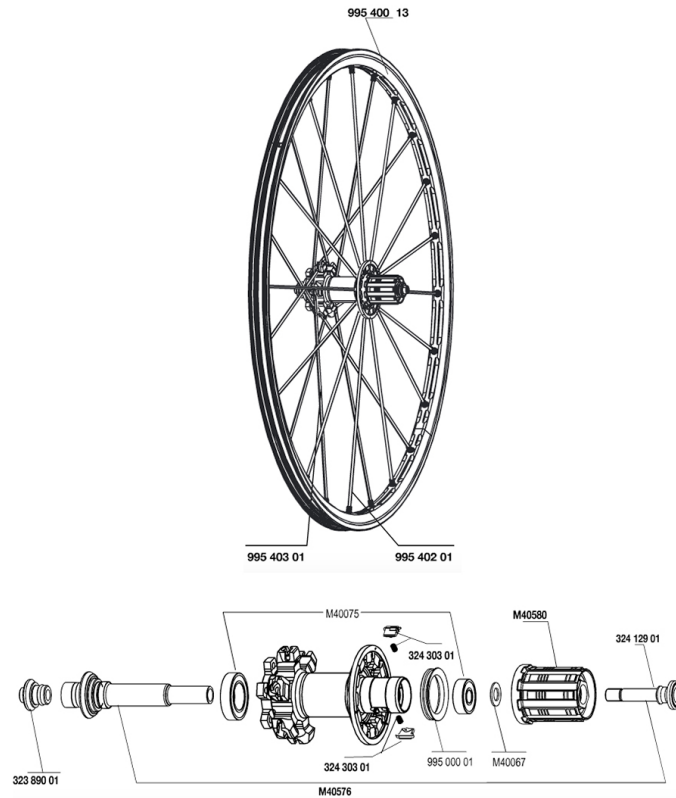

REFERENCES WHEELS

RIMS

&NBSP;:

99540013	REAR CROSSMAX ST DISC RIM
----------	---------------------------

SPOKES

99540301	12 NDR BLK SPK XMAX ST D 263mm
99540201	12 DRV BLK SPK XMAX ST 248mm

HUB SHELLS

M40075	REAR HUB 608+6903 BEARINGS
99500001	FTSL/FTSX FREEHUB BODY SEAL
32389001	R.FORK SUPPORT CROSSMAX SL DCL
32412901	REAR AXLE BOLT PREP HG9
M40580	FTSX FREEWHEEL BODY HG9
M40576	REAR AXLE CROSSMAX UST DISC
32430301	FTSX PAWLS KIT (MTB WHEELS)
M40067	INTERNAL FREEWHEEL SPACER FTSL/FTSX

MAVIC *CROSSMAX ST DISC*

Specifications

WHEEL WEIGHTS