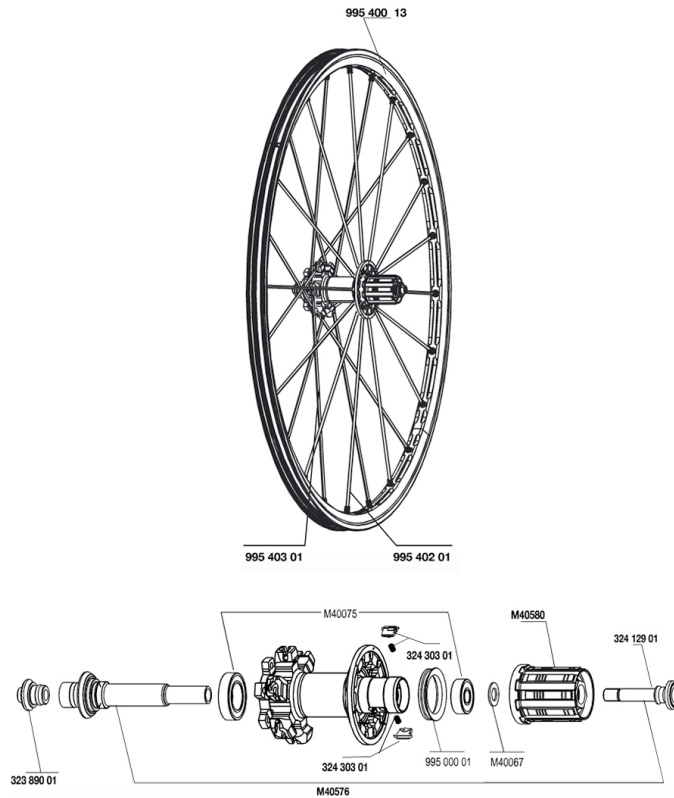

REFERENCES WHEELS

RIMS

&NBSP;:

99540013	REAR CROSSMAX ST DISC RIM
----------	---------------------------

SPOKES

99540301	12 NDR BLK SPK XMAX ST D 263mm
99540201	12 DRV BLK SPK XMAX ST 248mm

HUB SHELLS

M40580	FTSX FREEWHEEL BODY HG9
M40576	REAR AXLE CROSSMAX UST DISC
32430301	FTSX PAWLS KIT (MTB WHEELS)
M40067	INTERNAL FREEWHEEL SPACER FTSL/FTSX
M40075	REAR HUB 608+6903 BEARINGS
99500001	FTSL/FTSX FREEHUB BODY SEAL
32389001	R.FORK SUPPORT CROSSMAX SL DCL
32412901	REAR AXLE BOLT PREP HG9

MAVIC *CROSSMAX ST DISC*

Specifications

WHEEL WEIGHTS