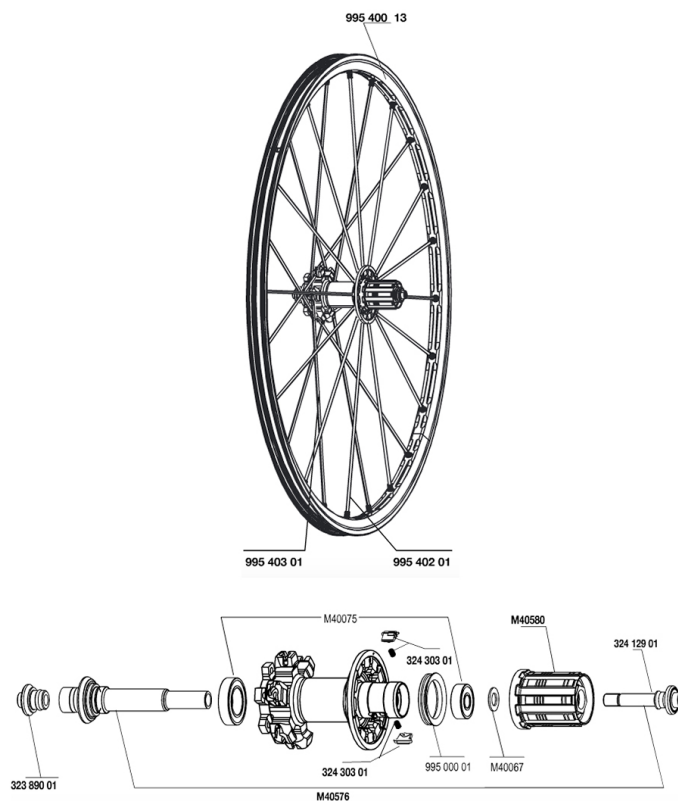

REFERENCES WHEELS

RIMS

&NBSP;:

99540013	REAR CROSSMAX ST DISC RIM
----------	---------------------------

SPOKES

99540201	12 DRV BLK SPK XMAX ST 248mm
99540301	12 NDR BLK SPK XMAX ST D 263mm

HUB SHELLS

M40576	REAR AXLE CROSSMAX UST DISC
32430301	FTSX PAWLS KIT (MTB WHEELS)
M40067	INTERNAL FREEWHEEL SPACER FTSL/FTSX
M40075	REAR HUB 608+6903 BEARINGS
99500001	FTSL/FTSX FREEHUB BODY SEAL
32389001	R.FORK SUPPORT CROSSMAX SL DCL
32412901	REAR AXLE BOLT PREP HG9
M40580	FTSX FREEWHEEL BODY HG9

MAVIC *CROSSMAX ST DISC*

Specifications

WHEEL WEIGHTS