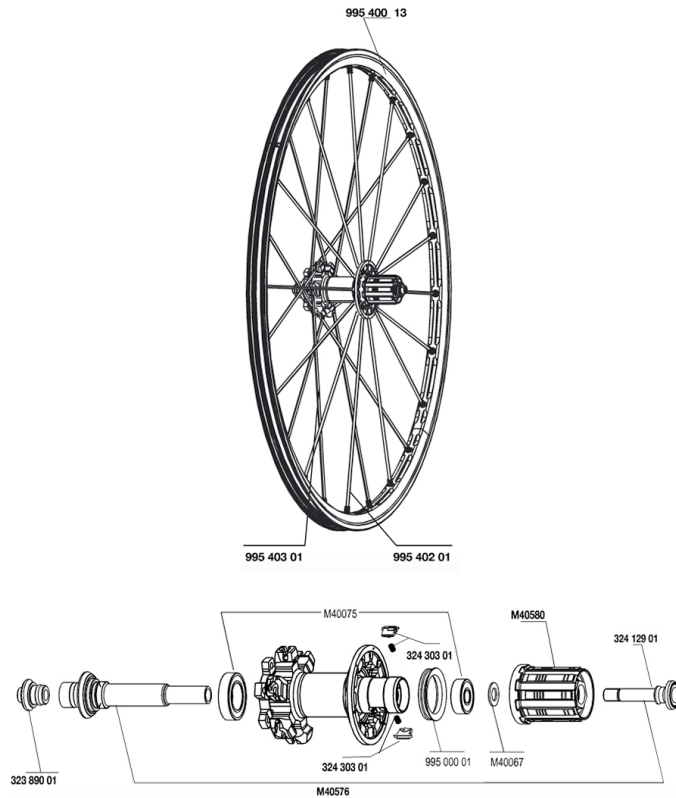

REFERENCES WHEELS

RIMS

&NBSP;:

99540013	REAR CROSSMAX ST DISC RIM
----------	---------------------------

SPOKES

99540301	12 NDR BLK SPK XMAX ST D 263mm
99540201	12 DRV BLK SPK XMAX ST 248mm

HUB SHELLS

M40580	FTSX FREEWHEEL BODY HG9
M40576	REAR AXLE CROSSMAX UST DISC
32430301	FTSX PAWLS KIT (MTB WHEELS)
M40067	INTERNAL FREEWHEEL SPACER FTSL/FTSX
M40075	REAR HUB 608+6903 BEARINGS
99500001	FTSL/FTSX FREEHUB BODY SEAL
32389001	R.FORK SUPPORT CROSSMAX SL DCL
32412901	REAR AXLE BOLT PREP HG9

MAVIC *CROSSMAX ST DISC*

Specifications

WHEEL WEIGHTS