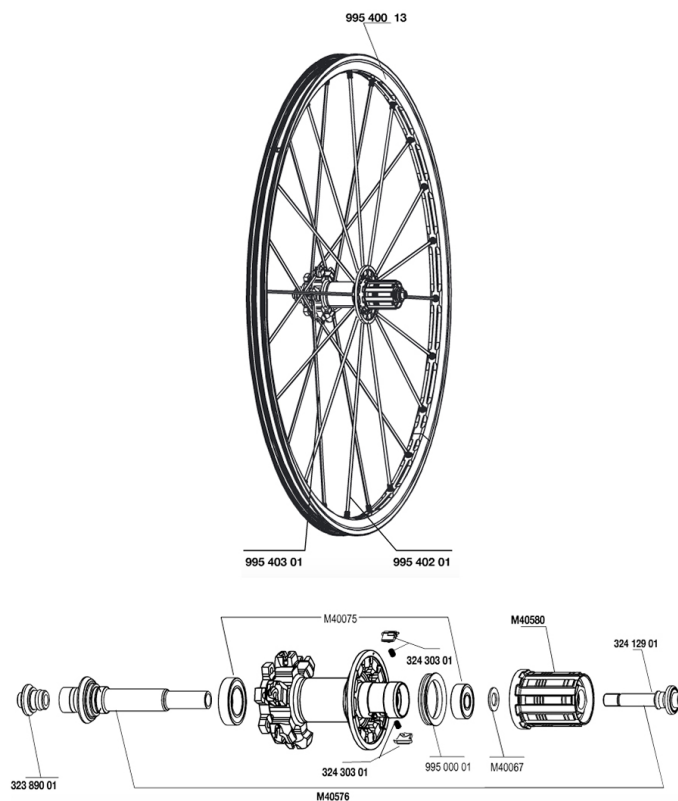

REFERENCES WHEELS

RIMS

&NBSP;:

| | |
|----------|---------------------------|
| 99540013 | REAR CROSSMAX ST DISC RIM |
|----------|---------------------------|

SPOKES

| | |
|----------|--------------------------------|
| 99540201 | 12 DRV BLK SPK XMAX ST 248mm |
| 99540301 | 12 NDR BLK SPK XMAX ST D 263mm |

HUB SHELLS

| | |
|----------|-------------------------------------|
| M40576 | REAR AXLE CROSSMAX UST DISC |
| 32430301 | FTSX PAWLS KIT (MTB WHEELS) |
| M40067 | INTERNAL FREEWHEEL SPACER FTSL/FTSX |
| M40075 | REAR HUB 608+6903 BEARINGS |
| 99500001 | FTSL/FTSX FREEHUB BODY SEAL |
| 32389001 | R.FORK SUPPORT CROSSMAX SL DCL |
| 32412901 | REAR AXLE BOLT PREP HG9 |
| M40580 | FTSX FREEWHEEL BODY HG9 |

MAVIC *CROSSMAX ST DISC*

Specifications

WHEEL WEIGHTS