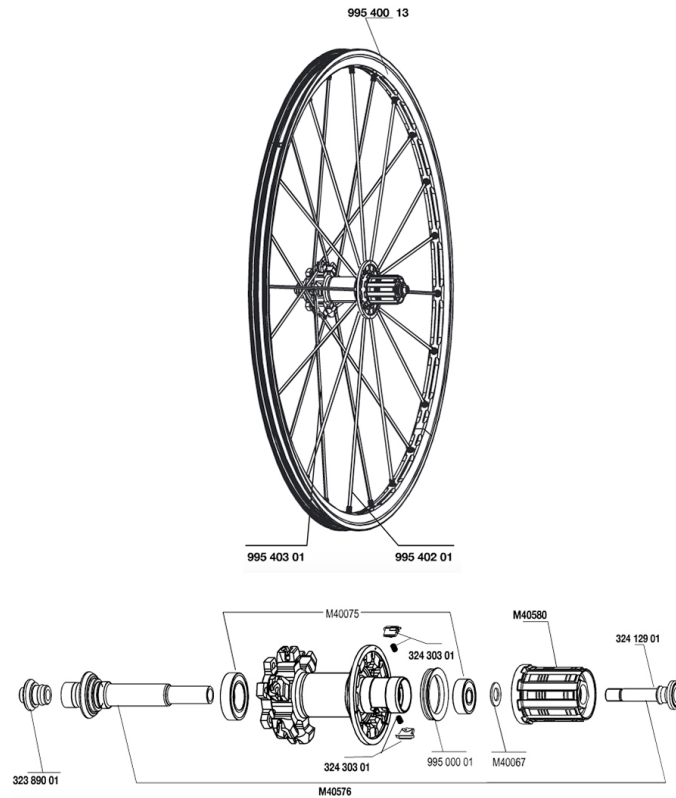

REFERENCES WHEELS

RIMS

&NBSP;:

99540013	REAR CROSSMAX ST DISC RIM
----------	---------------------------

SPOKES

99540301	12 NDR BLK SPK XMAX ST D 263mm
99540201	12 DRV BLK SPK XMAX ST 248mm

HUB SHELLS

32389001	R.FORK SUPPORT CROSSMAX SL DCL
32412901	REAR AXLE BOLT PREP HG9
M40580	FTSX FREEWHEEL BODY HG9
M40576	REAR AXLE CROSSMAX UST DISC
32430301	FTSX PAWLS KIT (MTB WHEELS)
M40067	INTERNAL FREEWHEEL SPACER FTSL/FTSX
M40075	REAR HUB 608+6903 BEARINGS
99500001	FTSL/FTSX FREEHUB BODY SEAL

MAVIC *CROSSMAX ST DISC*

Specifications

WHEEL WEIGHTS