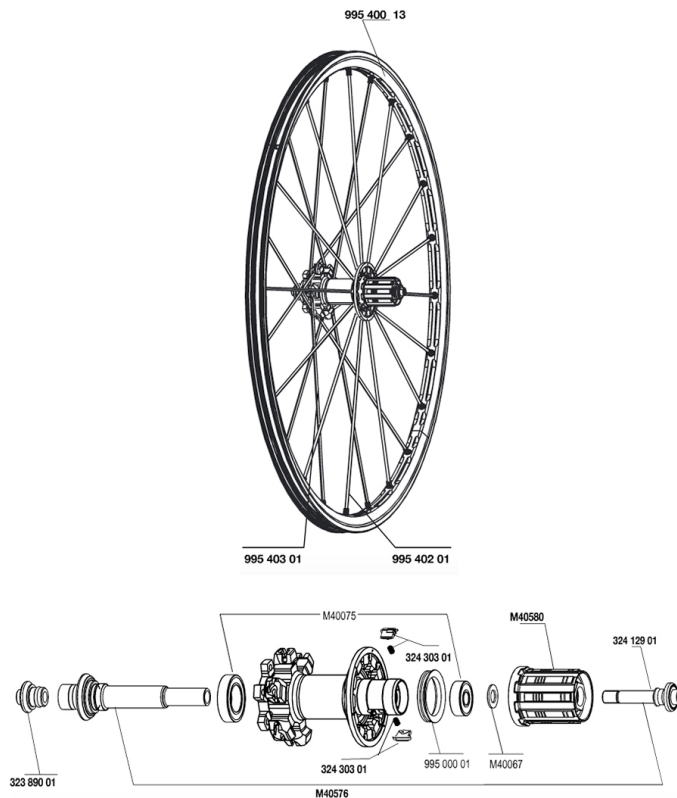

## REFERENCES WHEELS

### RIMS

&NBSP;:

99540013	REAR CROSSMAX ST DISC RIM
----------	---------------------------

### SPOKES

99540301	12 NDR BLK SPK XMAX ST D 263mm
99540201	12 DRV BLK SPK XMAX ST 248mm

**MAVIC** ***CROSSMAX ST DISC***

***Specifications***

WHEEL WEIGHTS