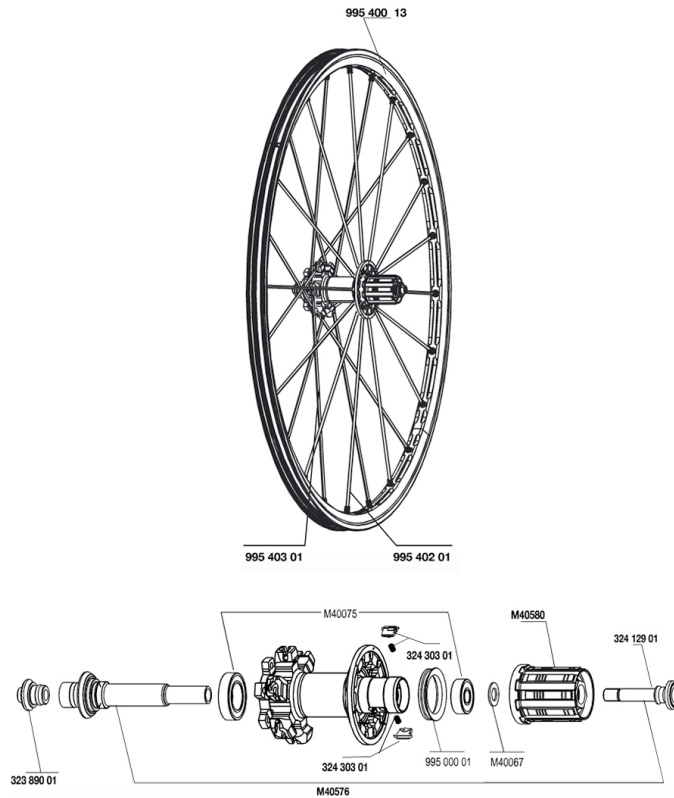

REFERENCES WHEELS

**RIMS**

&NBSP;:

99540013	REAR CROSSMAX ST DISC RIM
----------	---------------------------

**SPOKES**

99540301	12 NDR BLK SPK XMAX ST D 263mm
99540201	12 DRV BLK SPK XMAX ST 248mm

**HUB SHELLS**

M40075	REAR HUB 608+6903 BEARINGS
99500001	FTSL/FTSX FREEHUB BODY SEAL
32389001	R.FORK SUPPORT CROSSMAX SL DCL
32412901	REAR AXLE BOLT PREP HG9
M40580	FTSX FREEWHEEL BODY HG9
M40576	REAR AXLE CROSSMAX UST DISC
32430301	FTSX PAWLS KIT (MTB WHEELS)
M40067	INTERNAL FREEWHEEL SPACER FTSL/FTSX

**MAVIC** *CROSSMAX ST DISC*

***Specifications***

WHEEL WEIGHTS