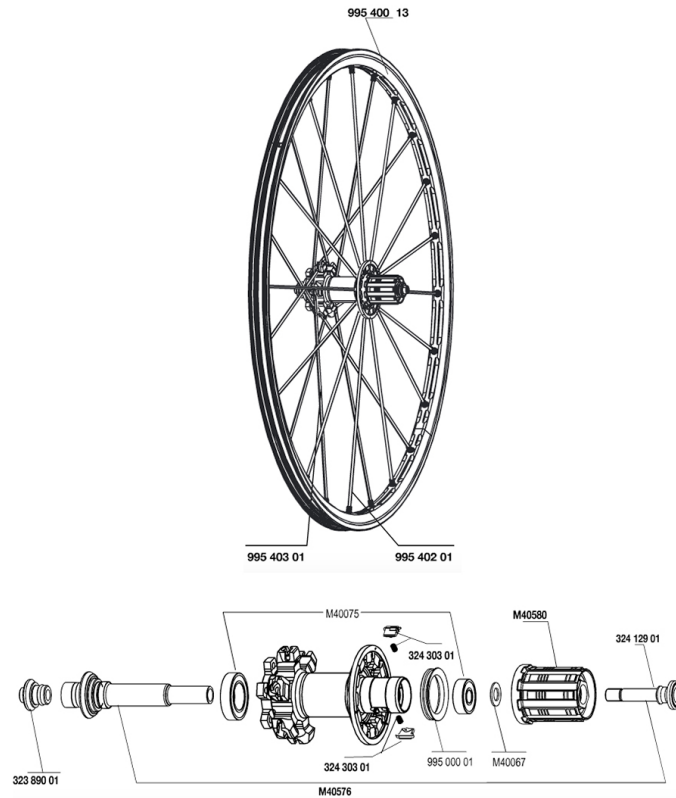

REFERENCES WHEELS

**RIMS**

&NBSP;:

99540013	REAR CROSSMAX ST DISC RIM
----------	---------------------------

**SPOKES**

99540301	12 NDR BLK SPK XMAX ST D 263mm
99540201	12 DRV BLK SPK XMAX ST 248mm

**HUB SHELLS**

M40075	REAR HUB 608+6903 BEARINGS
99500001	FTSL/FTSX FREEHUB BODY SEAL
32389001	R.FORK SUPPORT CROSSMAX SL DCL
32412901	REAR AXLE BOLT PREP HG9
M40580	FTSX FREEWHEEL BODY HG9
M40576	REAR AXLE CROSSMAX UST DISC
32430301	FTSX PAWLS KIT (MTB WHEELS)
M40067	INTERNAL FREEWHEEL SPACER FTSL/FTSX

**MAVIC** *CROSSMAX ST DISC*

***Specifications***

WHEEL WEIGHTS