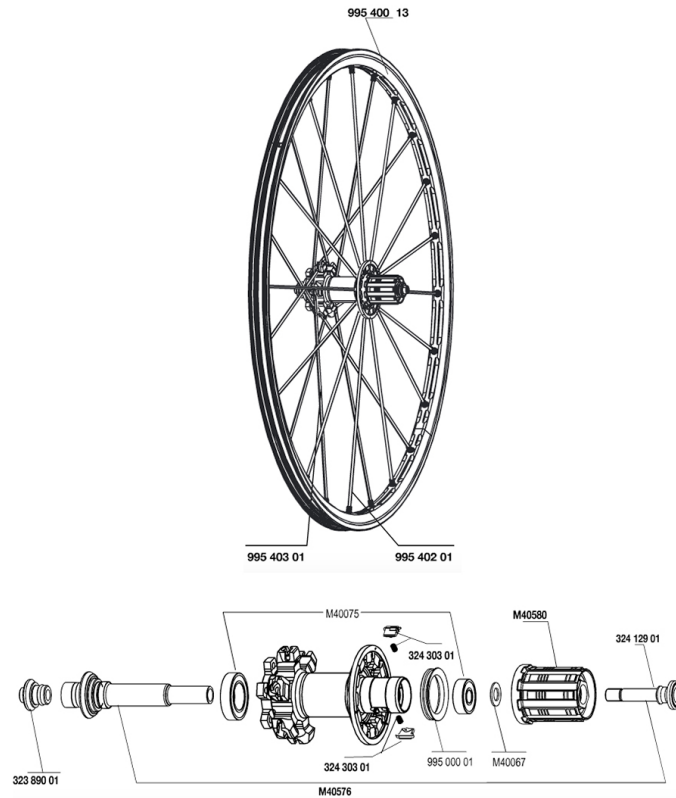

## REFERENCES WHEELS

### RIMS

&NBSP;:

99540013	REAR CROSSMAX ST DISC RIM
----------	---------------------------

### SPOKES

99540301	12 NDR BLK SPK XMAX ST D 263mm
99540201	12 DRV BLK SPK XMAX ST 248mm

**MAVIC** *CROSSMAX ST DISC*

**Specifications**

WHEEL WEIGHTS