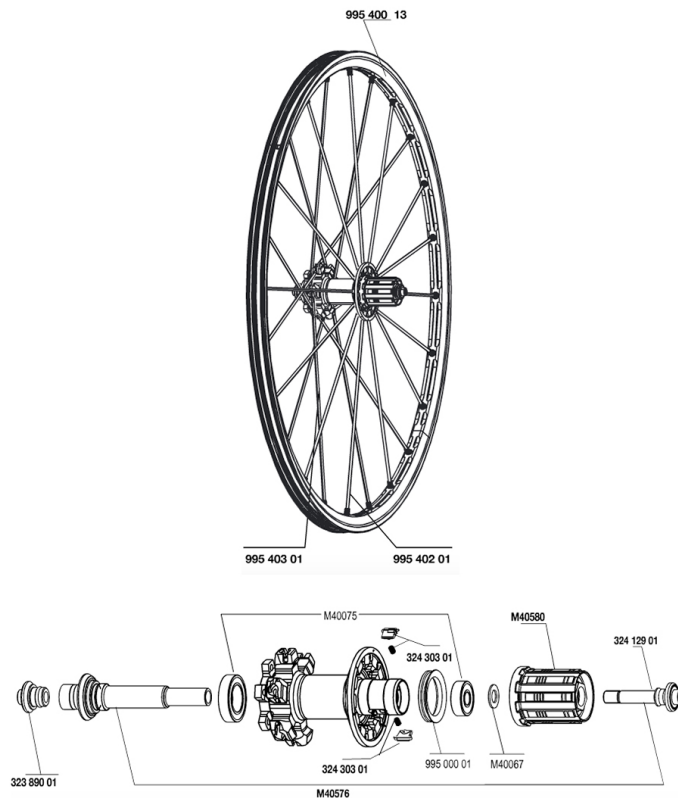

RUEDAS REFERENCIAS

RIMS

&NBSP;:

99540013	REAR CROSSMAX ST DISC RIM
----------	---------------------------

SPOKES

99540201	12 DRV BLK SPK XMAX ST 248mm
99540301	12 NDR BLK SPK XMAX ST D 263mm

HUB SHELLS

M40075	REAR HUB 608+6903 BEARINGS
99500001	FTSL/FTSX FREEHUB BODY SEAL
32389001	R.FORK SUPPORT CROSSMAX SL DCL
32412901	REAR AXLE BOLT PREP HG9
M40580	CORPS DE ROUE LIBRE FTS "L" HG9
M40576	REAR AXLE CROSSMAX UST DISC
32430301	FTSX MTB PAWLS KIT
M40067	10 SPACERS FRW/HUB BODY

CROSSMAX ST DISC

Specifications

PESOS DE RUEDAS