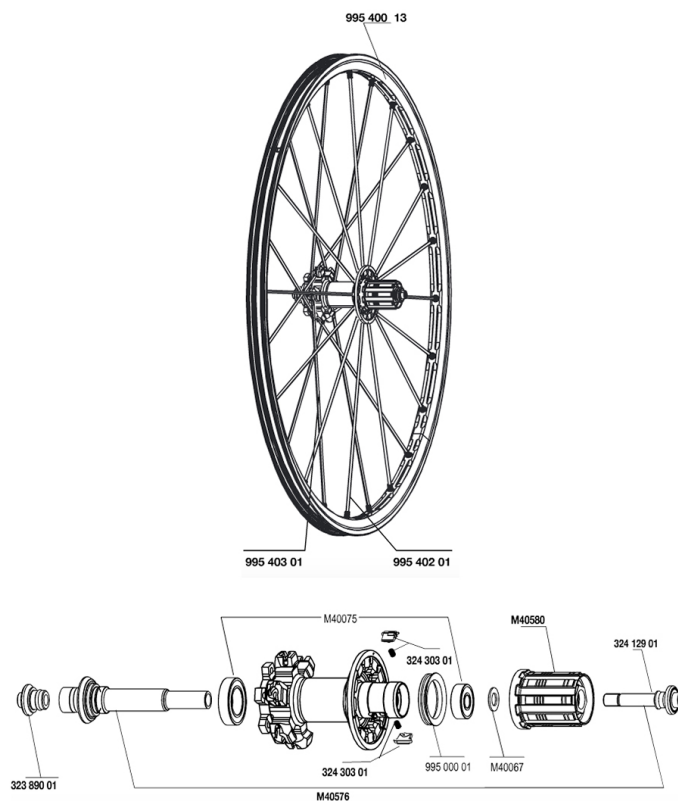

RUEDAS REFERENCIAS

RIMS

&NBSP;:

99540013	REAR CROSSMAX ST DISC RIM
----------	---------------------------

SPOKES

99540201	12 DRV BLK SPK XMAX ST 248mm
99540301	12 NDR BLK SPK XMAX ST D 263mm

HUB SHELLS

M40576	REAR AXLE CROSSMAX UST DISC
32430301	FTSX MTB PAWLS KIT
M40067	10 SPACERS FRW/HUB BODY
M40075	REAR HUB 608+6903 BEARINGS
99500001	FTSL/FTSX FREEHUB BODY SEAL
32389001	R.FORK SUPPORT CROSSMAX SL DCL
32412901	REAR AXLE BOLT PREP HG9
M40580	CORPS DE ROUE LIBRE FTS "L" HG9

CROSSMAX ST DISC

Specifications

PESOS DE RUEDAS