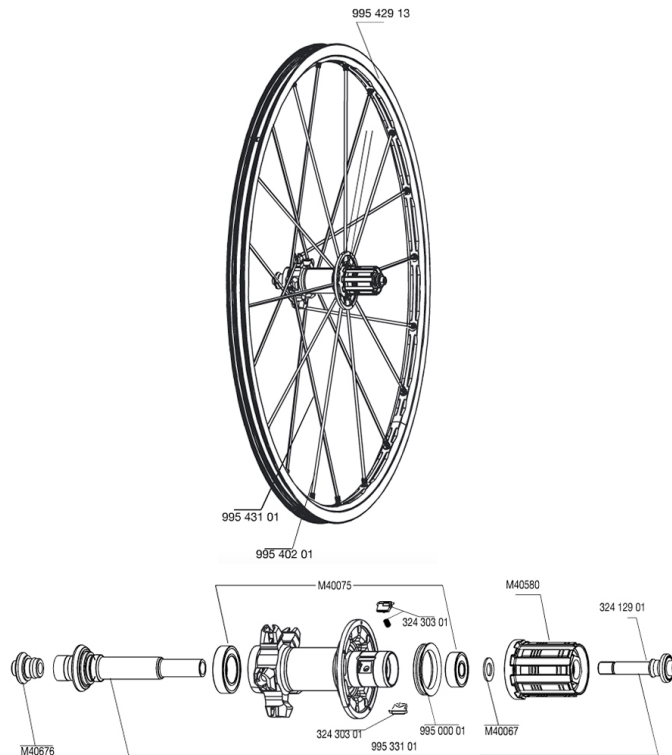

REFERENCES WHEELS

RIMS

&NBSP;:

99542913	REAR CROSSMAX ST CERA RIM
----------	---------------------------

SPOKES

99543101	10 NDR BLK SPK XMAX ST 270,5mm
99540201	12 DRV BLK SPK XMAX ST 248mm

HUB SHELLS

M40580	FTSX FREEWHEEL BODY HG9
99533101	REAR AXLE CROSSMAX ST CERA
32412901	REAR AXLE BOLT PREP HG9
M40067	INTERNAL FREEWHEEL SPACER FTSL/FTSX
M40676	CLIP-ON REAR FORK SUPPORT KSYRIUM SSC SL
32430301	FTSX PAWLS KIT (MTB WHEELS)
M40075	REAR HUB 608+6903 BEARINGS

MAVIC *CROSSMAX ST*

Specifications

WHEEL WEIGHTS