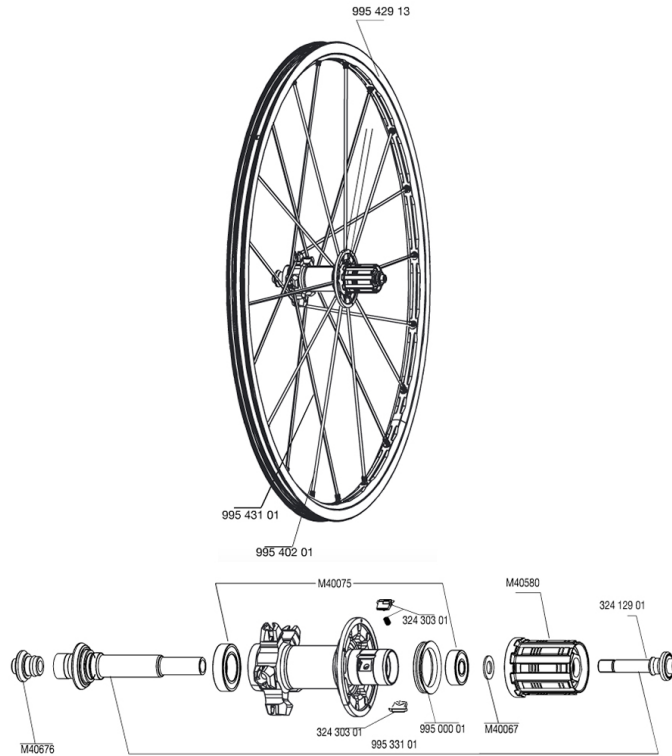

REFERENCES WHEELS

RIMS

&NBSP;:

99542913	REAR CROSSMAX ST CERA RIM
----------	---------------------------

SPOKES

99540201	12 DRV BLK SPK XMAX ST 248mm
99543101	10 NDR BLK SPK XMAX ST 270,5mm

HUB SHELLS

99533101	REAR AXLE CROSSMAX ST CERA
32412901	REAR AXLE BOLT PREP HG9
M40067	INTERNAL FREEWHEEL SPACER FTSL/FTSX
M40676	CLIP-ON REAR FORK SUPPORT KSYRIUM SSC SL
32430301	FTSX PAWLS KIT (MTB WHEELS)
M40075	REAR HUB 608+6903 BEARINGS
M40580	FTSX FREEWHEEL BODY HG9

MAVIC *CROSSMAX ST*

Specifications

WHEEL WEIGHTS