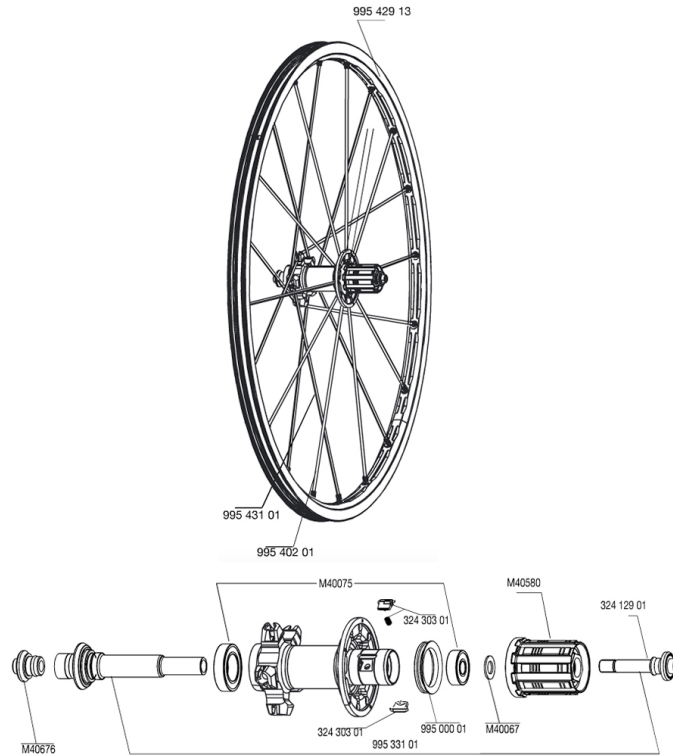

REFERENCES WHEELS

**RIMS**

&NBSP;:

99542913	REAR CROSSMAX ST CERA RIM
----------	---------------------------

**SPOKES**

99540201	12 DRV BLK SPK XMAX ST 248mm
99543101	10 NDR BLK SPK XMAX ST 270,5mm

**HUB SHELLS**

99533101	REAR AXLE CROSSMAX ST CERA
32412901	REAR AXLE BOLT PREP HG9
M40067	INTERNAL FREEWHEEL SPACER FTSL/FTSX
M40676	CLIP-ON REAR FORK SUPPORT KSYRIUM SSC SL
32430301	FTSX PAWLS KIT (MTB WHEELS)
M40075	REAR HUB 608+6903 BEARINGS
M40580	FTSX FREEWHEEL BODY HG9

**MAVIC** *CROSSMAX ST*

***Specifications***

WHEEL WEIGHTS