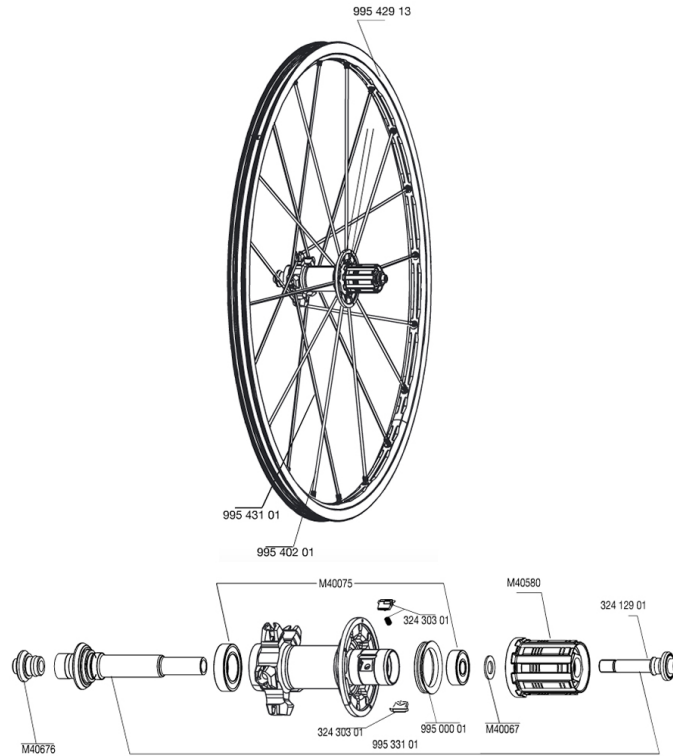

REFERENCES WHEELS

**RIMS**

&NBSP;:

99542913	REAR CROSSMAX ST CERA RIM
----------	---------------------------

**SPOKES**

99543101	10 NDR BLK SPK XMAX ST 270,5mm
99540201	12 DRV BLK SPK XMAX ST 248mm

**HUB SHELLS**

M40075	REAR HUB 608+6903 BEARINGS
M40580	FTSX FREEWHEEL BODY HG9
99533101	REAR AXLE CROSSMAX ST CERA
32412901	REAR AXLE BOLT PREP HG9
M40067	INTERNAL FREEWHEEL SPACER FTSL/FTSX
M40676	CLIP-ON REAR FORK SUPPORT KSYRIUM SSC SL
32430301	FTSX PAWLS KIT (MTB WHEELS)

**MAVIC** *CROSSMAX ST*

***Specifications***

WHEEL WEIGHTS