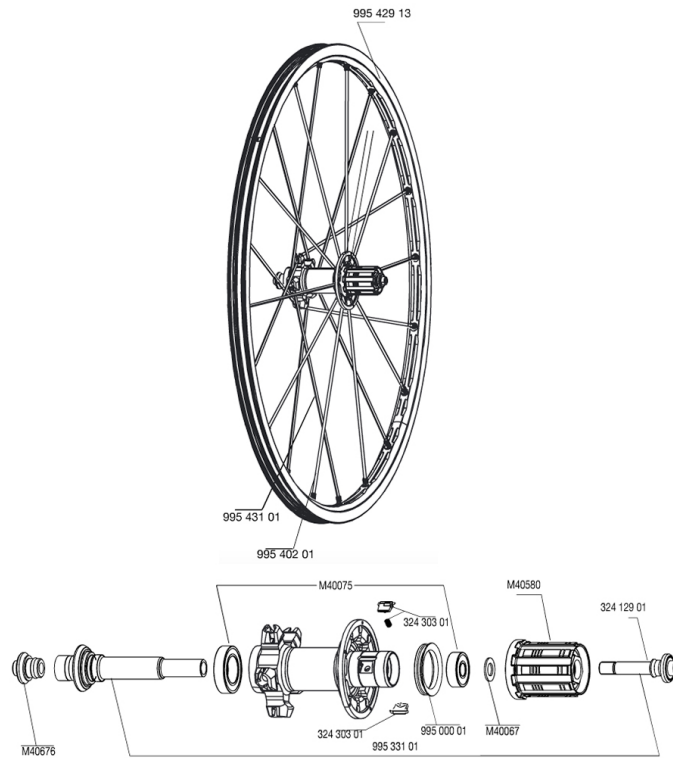

REFERENCES WHEELS

RIMS

&NBSP;:

99542913	REAR CROSSMAX ST CERA RIM
----------	---------------------------

SPOKES

99543101	10 NDR BLK SPK XMAX ST 270,5mm
99540201	12 DRV BLK SPK XMAX ST 248mm

HUB SHELLS

M40075	REAR HUB 608+6903 BEARINGS
M40580	FTSX FREEWHEEL BODY HG9
99533101	REAR AXLE CROSSMAX ST CERA
32412901	REAR AXLE BOLT PREP HG9
M40067	INTERNAL FREEWHEEL SPACER FTSL/FTSX
M40676	CLIP-ON REAR FORK SUPPORT KSYRIUM SSC SL
32430301	FTSX PAWLS KIT (MTB WHEELS)

MAVIC *CROSSMAX ST*

Specifications

WHEEL WEIGHTS