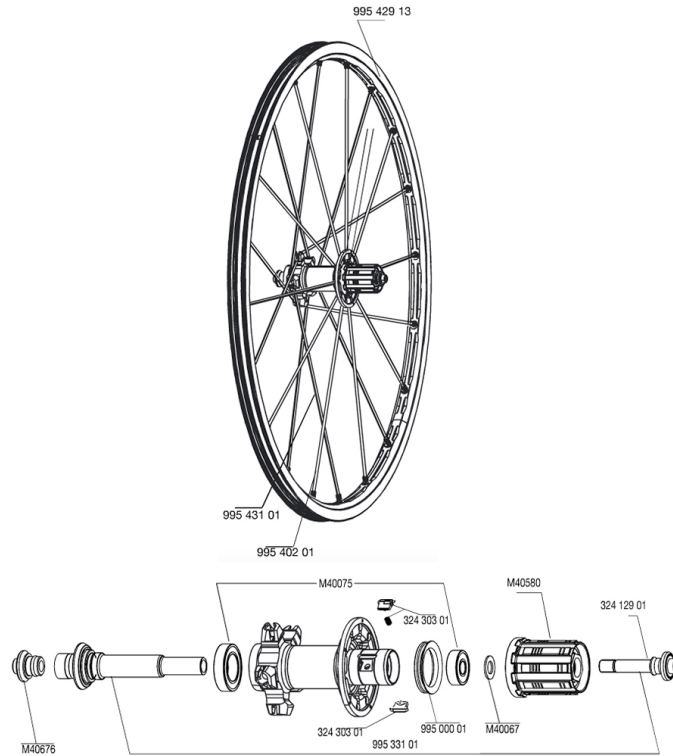

REFERENCES WHEELS

RIMS

&NBSP;:

99542913	REAR CROSSMAX ST CERA RIM
----------	---------------------------

SPOKES

99540201	12 DRV BLK SPK XMAX ST 248mm
99543101	10 NDR BLK SPK XMAX ST 270,5mm

HUB SHELLS

99533101	REAR AXLE CROSSMAX ST CERA
32412901	REAR AXLE BOLT PREP HG9
M40067	INTERNAL FREEWHEEL SPACER FTSL/FTSX
M40676	CLIP-ON REAR FORK SUPPORT KSYRIUM SSC SL
32430301	FTSX PAWLS KIT (MTB WHEELS)
M40075	REAR HUB 608+6903 BEARINGS
M40580	FTSX FREEWHEEL BODY HG9

MAVIC *CROSSMAX ST*

Specifications

WHEEL WEIGHTS