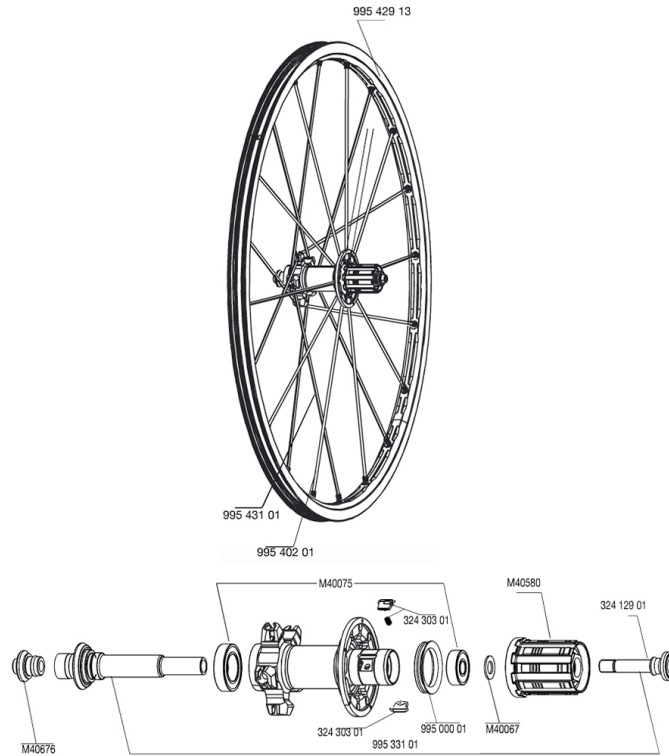

REFERENCES WHEELS

**RIMS**

&NBSP;:

99542913	REAR CROSSMAX ST CERA RIM
----------	---------------------------

**SPOKES**

99543101	10 NDR BLK SPK XMAX ST 270,5mm
99540201	12 DRV BLK SPK XMAX ST 248mm

**HUB SHELLS**

M40075	REAR HUB 608+6903 BEARINGS
M40580	FTSX FREEWHEEL BODY HG9
99533101	REAR AXLE CROSSMAX ST CERA
32412901	REAR AXLE BOLT PREP HG9
M40067	INTERNAL FREEWHEEL SPACER FTSL/FTSX
M40676	CLIP-ON REAR FORK SUPPORT KSYRIUM SSC SL
32430301	FTSX PAWLS KIT (MTB WHEELS)

**MAVIC** *CROSSMAX ST*

***Specifications***

WHEEL WEIGHTS