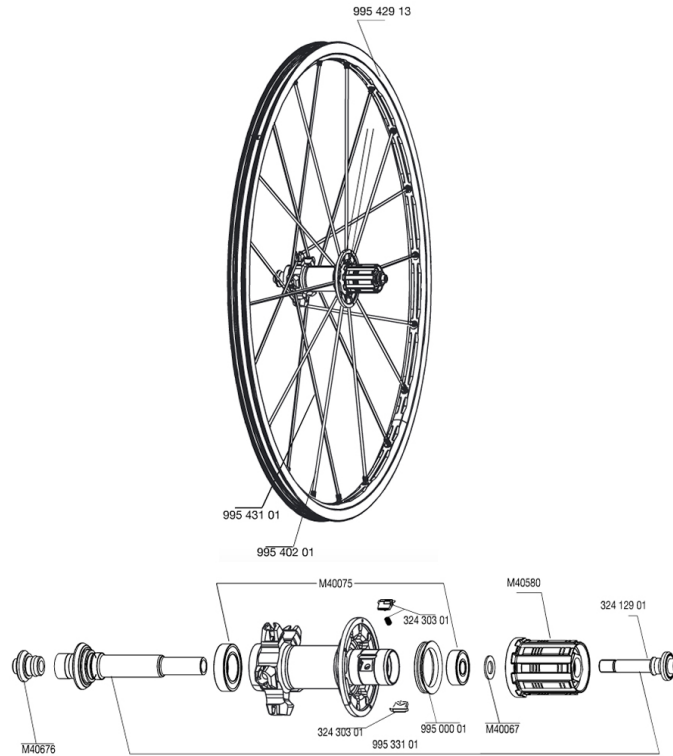

REFERENCES WHEELS

RIMS

&NBSP;:

99542913	REAR CROSSMAX ST CERA RIM
----------	---------------------------

SPOKES

99543101	10 NDR BLK SPK XMAX ST 270,5mm
99540201	12 DRV BLK SPK XMAX ST 248mm

HUB SHELLS

M40075	REAR HUB 608+6903 BEARINGS
M40580	FTSX FREEWHEEL BODY HG9
99533101	REAR AXLE CROSSMAX ST CERA
32412901	REAR AXLE BOLT PREP HG9
M40067	INTERNAL FREEWHEEL SPACER FTSL/FTSX
M40676	CLIP-ON REAR FORK SUPPORT KSYRIUM SSC SL
32430301	FTSX PAWLS KIT (MTB WHEELS)

MAVIC *CROSSMAX ST*

Specifications

WHEEL WEIGHTS