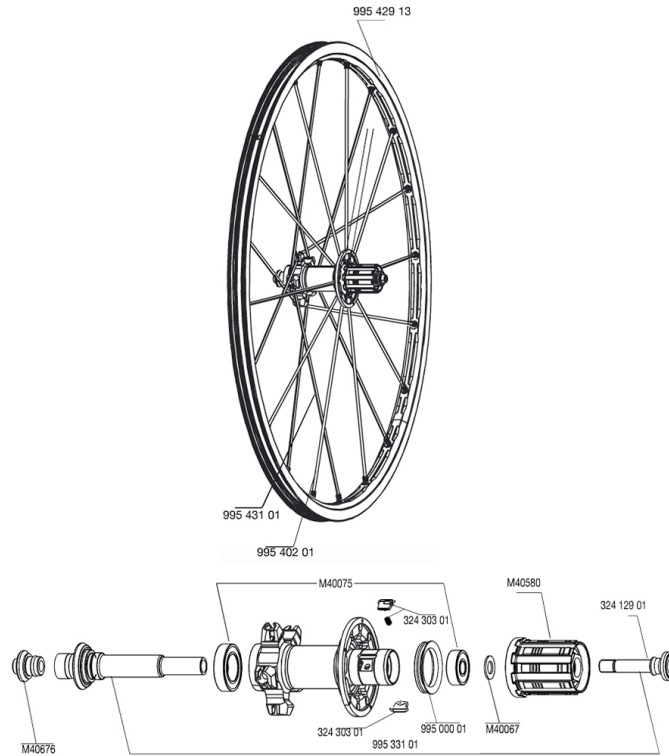

REFERENCES WHEELS

RIMS

&NBSP;:

99542913	REAR CROSSMAX ST CERA RIM
----------	---------------------------

SPOKES

99543101	10 NDR BLK SPK XMAX ST 270,5mm
99540201	12 DRV BLK SPK XMAX ST 248mm

HUB SHELLS

M40676	CLIP-ON REAR FORK SUPPORT KSYRIUM SSC SL
32430301	FTSX PAWLS KIT (MTB WHEELS)
M40075	REAR HUB 608+6903 BEARINGS
M40580	FTSX FREEWHEEL BODY HG9
99533101	REAR AXLE CROSSMAX ST CERA
32412901	REAR AXLE BOLT PREP HG9
M40067	INTERNAL FREEWHEEL SPACER FTSL/FTSX

MAVIC *CROSSMAX ST*

Specifications

WHEEL WEIGHTS