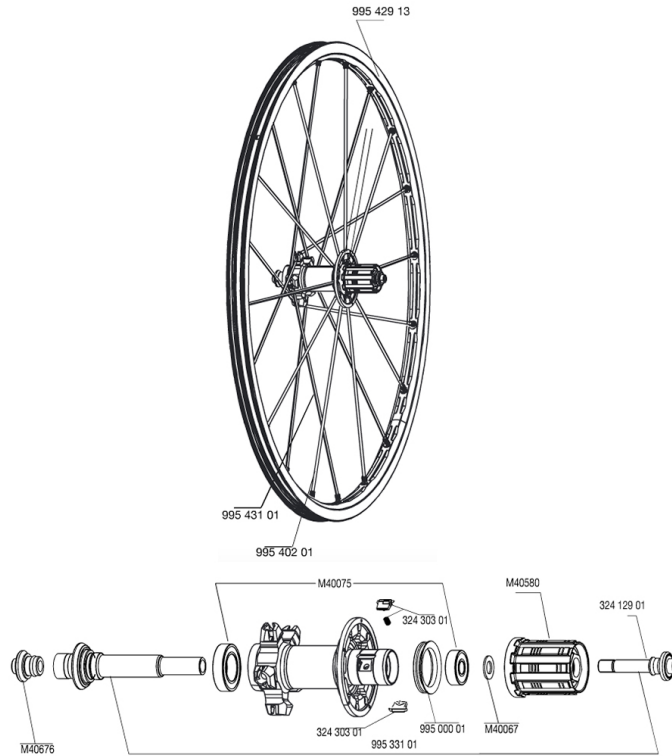

REFERENCES WHEELS

**RIMS**

&NBSP;:

|          |                           |
|----------|---------------------------|
| 99542913 | REAR CROSSMAX ST CERA RIM |
|----------|---------------------------|

**SPOKES**

|          |                                |
|----------|--------------------------------|
| 99543101 | 10 NDR BLK SPK XMAX ST 270,5mm |
| 99540201 | 12 DRV BLK SPK XMAX ST 248mm   |

**HUB SHELLS**

|          |  |
|----------|--|
| M40676   | CLIP-ON REAR FORK SUPPORT KSYRIUM SSC SL |
| 32430301 | FTSX PAWLS KIT (MTB WHEELS)              |
| M40075   | REAR HUB 608+6903 BEARINGS               |
| M40580   | FTSX FREEWHEEL BODY HG9                  |
| 99533101 | REAR AXLE CROSSMAX ST CERA               |
| 32412901 | REAR AXLE BOLT PREP HG9                  |
| M40067   | INTERNAL FREEWHEEL SPACER FTSL/FTSX      |

**MAVIC** *CROSSMAX ST*

***Specifications***

WHEEL WEIGHTS