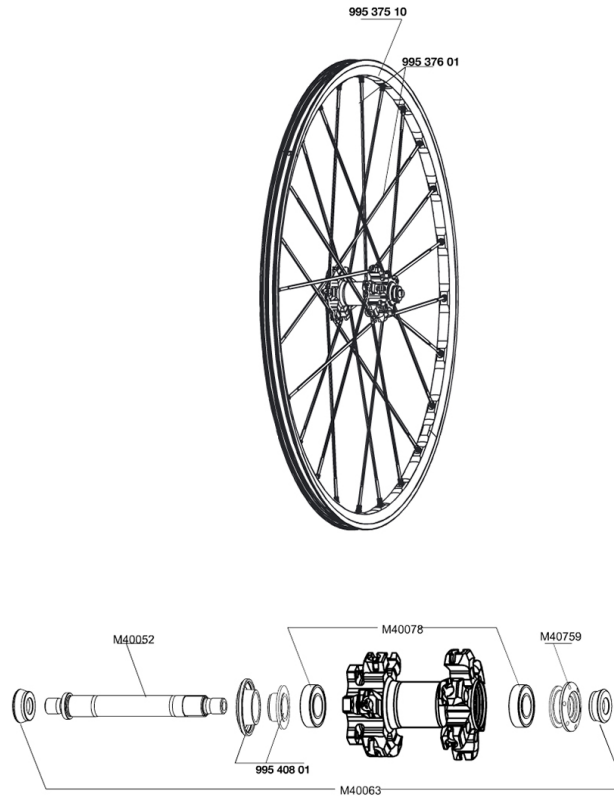

REFERENCES WHEELS

RIMS

&NBSP;:

99537510 FRONT CROSSMAX SLR DISC RIM

SPOKES

99537601 12 FR.BLK SPK XMAX SLR 261mm

HUB SHELLS

M40759	ADJUSTING BEARING NUT + FRONT CAP
M40078	FRONT HUB BEARINGS 6901 x 2
M40063	2 FRONT AXLE FORK SUPPORT
99540801	BEAR.CAP XMAX SLR/SL 07/STDISC
M40052	FRONT HUB AXLE

CROSSMAX SLR DISC

Specifications

WHEEL WEIGHTS