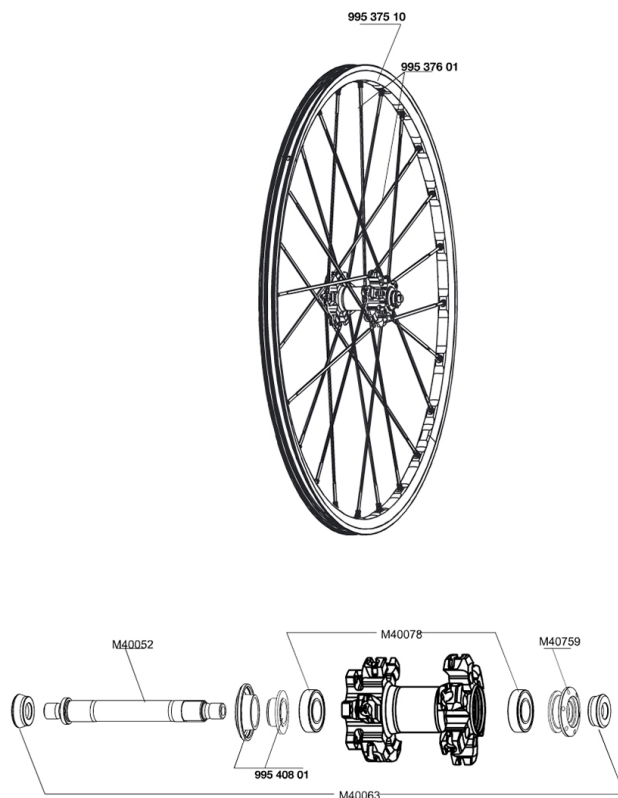

RUEDAS REFERENCIAS

RIMS

&NBSP;:

99537510 FRONT CROSSMAX SLR DISC RIM

SPOKES

99537601 12 FR.BLK SPK XMAX SLR 261mm

HUB SHELLS

M40063	2 FRONT AXLE FORK SUPPORT
99540801	BEAR.CAP XMAX SLR/SL 07/STDISC
M40052	FRONT HUB AXLE
M40759	ADJUST.NUT+CAP XMAX SL CERA FR
M40078	FRONT HUB 6901 BEARINGS

CROSSMAX SLR DISC

Specifications

PESOS DE RUEDAS