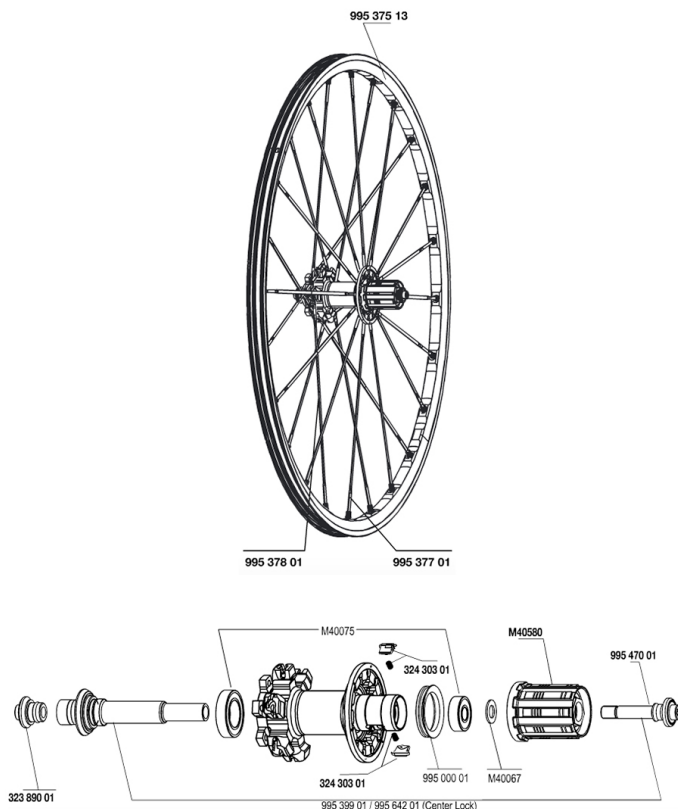

REFERENCES WHEELS

RIMS

&NBSP;:

99537513	REAR CROSSMAX SLR DISC RIM
----------	----------------------------

SPOKES

99537801	12 NDR BLK SPK XMAX SLR D 263m
99537701	12 DRV BLK SPK XMAX SLR 248mm

HUB SHELLS

99539901	R.AXLE XMAX SLR+SL DISC 07 D6T
99547001	REAR TITANIUM BOLT HG9
M40580	FTSX FREEWHEEL BODY HG9
32389001	R.FORK SUPPORT CROSSMAX SL DCL
32430301	FTSX PAWLS KIT (MTB WHEELS)
M40067	INTERNAL FREEWHEEL SPACER FTSL/FTSX
99564201	R.AXLE XMAX SLR+SL DISC 07 DCL
M40075	REAR HUB 608+6903 BEARINGS
99500001	FTSL/FTSX FREEHUB BODY SEAL

CROSSMAX SLR DISC

Specifications

WHEEL WEIGHTS