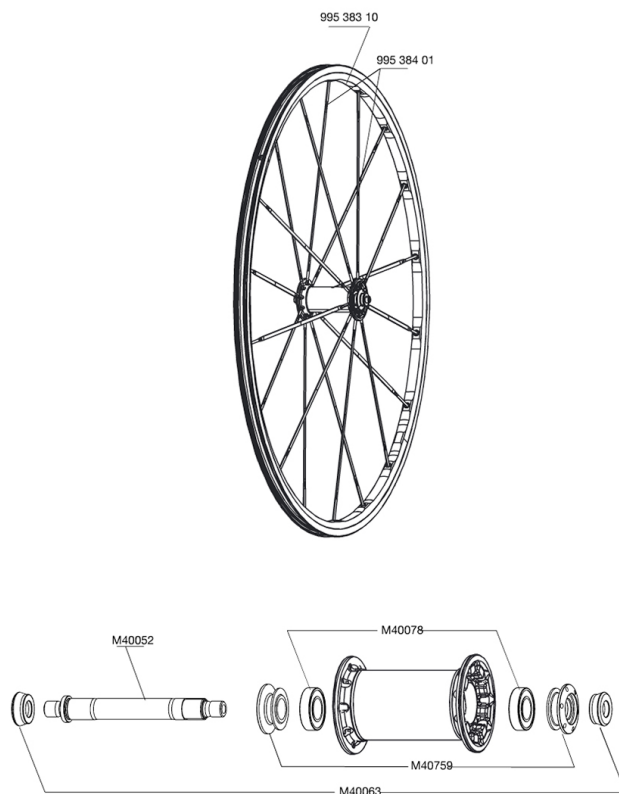

REFERENCES WHEELS

RIMS

&NBSP;:

99538310	FRONT CROSSMAX SLR CERA RIM
----------	-----------------------------

SPOKES

99538401	9 FR.BLK SPK XMAX SLR 255mm
----------	-----------------------------

HUB SHELLS

M40052	FRONT HUB AXLE
M40759	ADJUSTING BEARING NUT + FRONT CAP
M40078	FRONT HUB BEARINGS 6901 x 2
M40063	2 FRONT AXLE FORK SUPPORT

MAVIC *Crossmax SLR*

Specifications

WHEEL WEIGHTS