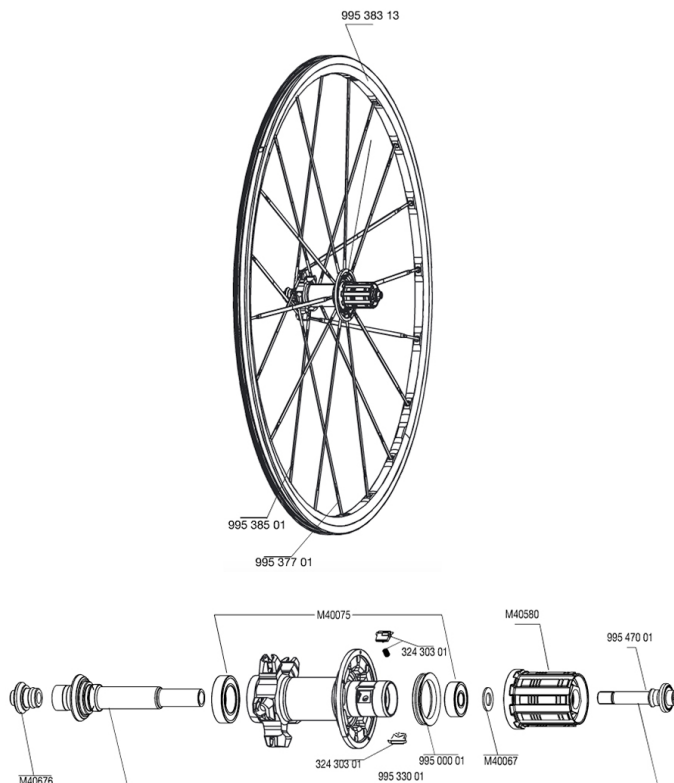

REFERENZEN RÄDER

RIMS

&NBSP;:

99538313	REAR CROSSMAX SLR CERA RIM
----------	----------------------------

SPOKES

99538501	10 NDR BLK SPK XMAX SLR 270,5m
99537701	12 DRV BLK SPK XMAX SLR 248mm

HUB SHELLS

99533001	REAR AXLE CROSSMAX SLR CERA
99547001	REAR TITANIUM BOLT HG9
M40580	CORPS DE ROUE LIBRE FTS "L" HG9
M40676	CLIP-ON R.FORK SUPP.KSY.SSC SL
32430301	FTSX MTB PAWLS KIT
M40067	10 SPACERS FRW/HUB BODY
M40075	REAR HUB 608+6903 BEARINGS
99500001	FTSL/FTSX FREEHUB BODY SEAL

MAVIC *Crossmax SLR*

Specifications

RADGEWICHTE