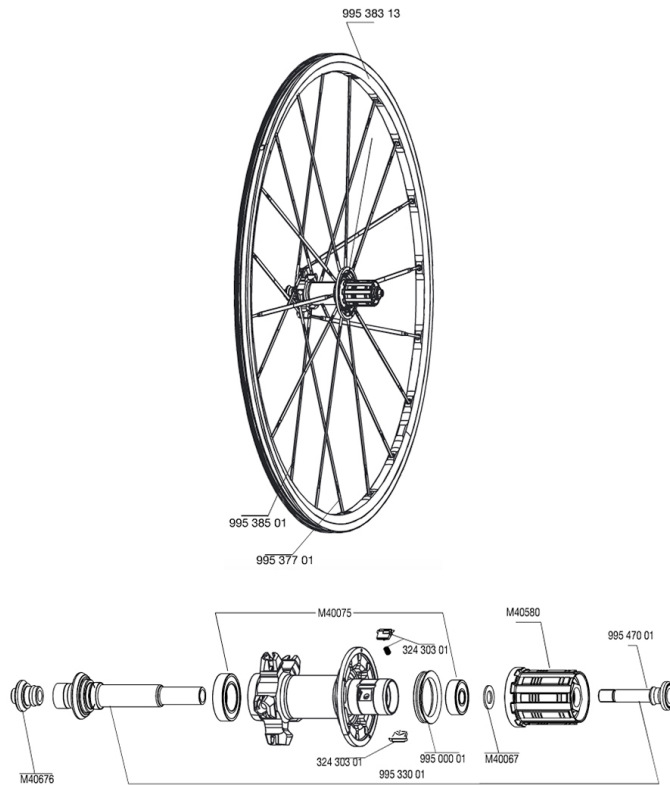

## REFERENCES WHEELS

### RIMS

&NBSP;:

99538313	REAR CROSSMAX SLR CERA RIM
----------	----------------------------

### SPOKES

99537701	12 DRV BLK SPK XMAX SLR 248mm
99538501	10 NDR BLK SPK XMAX SLR 270,5m

**MAVIC** *Crossmax SLR*

**Specifications**

WHEEL WEIGHTS