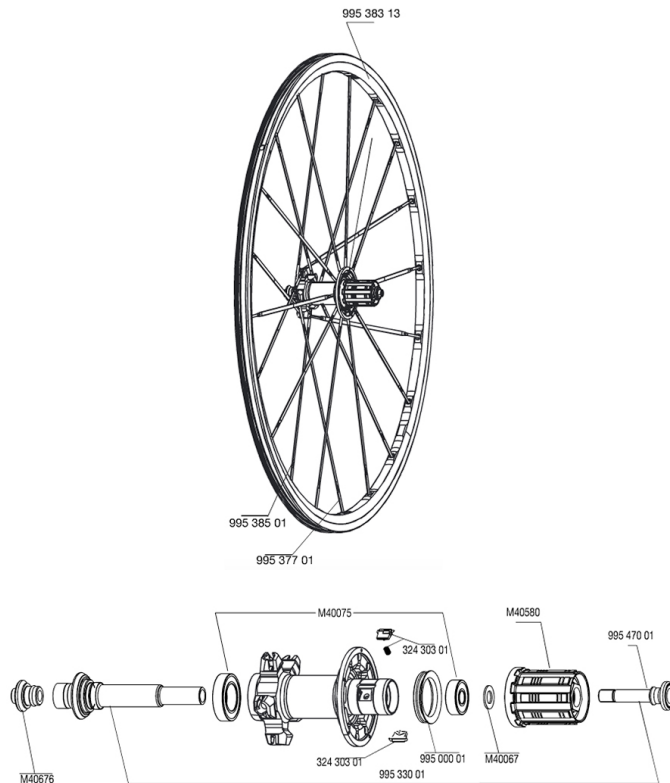

REFERENCES WHEELS

**RIMS**

&NBSP;:

99538313	REAR CROSSMAX SLR CERA RIM
----------	----------------------------

**SPOKES**

99538501	10 NDR BLK SPK XMAX SLR 270,5m
99537701	12 DRV BLK SPK XMAX SLR 248mm

**HUB SHELLS**

99533001	REAR AXLE CROSSMAX SLR CERA
99547001	REAR TITANIUM BOLT HG9
M40580	FTSX FREEWHEEL BODY HG9
M40676	CLIP-ON REAR FORK SUPPORT KSYRIUM SSC SL
32430301	FTSX PAWLS KIT (MTB WHEELS)
M40067	INTERNAL FREEWHEEL SPACER FTSL/FTSX
M40075	REAR HUB 608+6903 BEARINGS
99500001	FTSL/FTSX FREEHUB BODY SEAL

# **MAVIC** *Crossmax SLR*

### WHEEL WEIGHTS