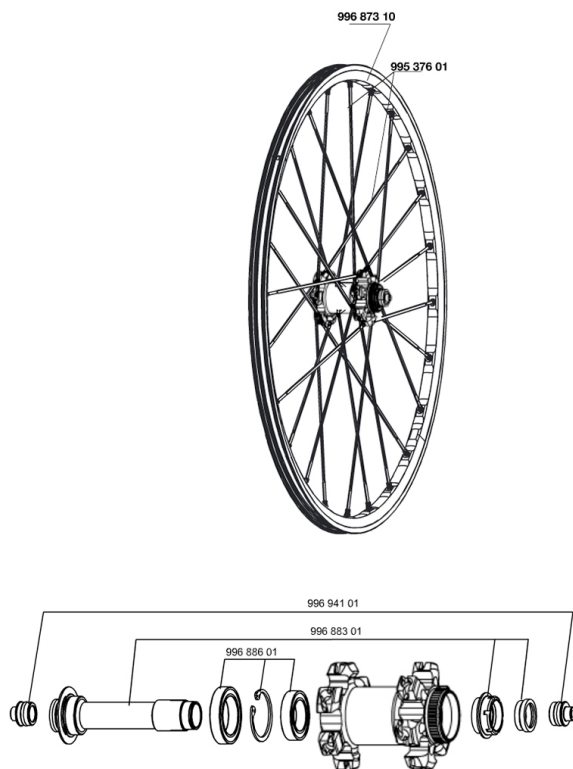

REFERENZEN RÄDER

RIMS

&NBSP;:

99687310	FRONT RIM CROSSMAX SLR DISC 09
----------	--------------------------------

SPOKES

99537601	12 FR.BLK SPK XMAX SLR 261mm
----------	------------------------------

HUB SHELLS

99688601	BEARING KIT 9/15 DCL HUB 20x32x7 6804 + 25x37x7 6805
----------	--

ADAPTERS

99694101	2 REDUCERS 15/9mm
----------	-------------------

CROSSMAX SLR DISC 09 CENTER LOCK

2009

FRONT

Specifications

RADGEWICHTE