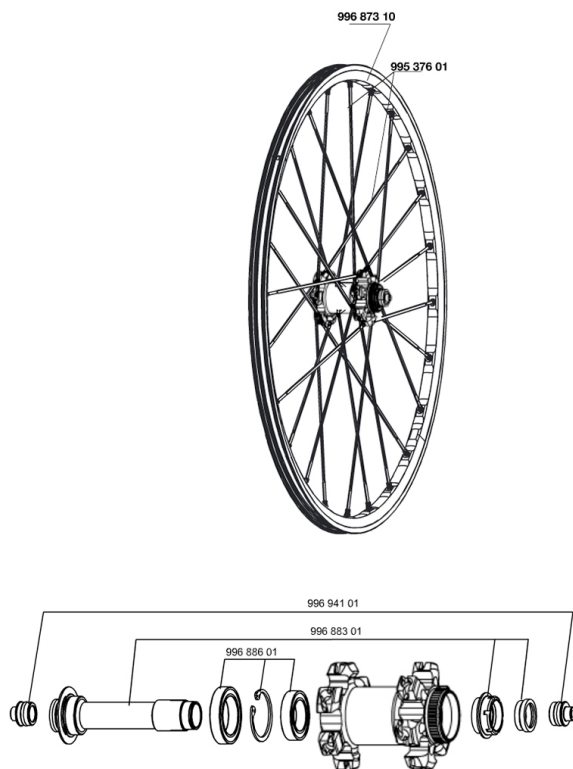

REFERENZEN RÄDER

RIMS

&NBSP;:

99687310 FRONT RIM CROSSMAX SLR DISC 09

SPOKES

99537601 12 FR.BLK SPK XMAX SLR 261mm

HUB SHELLS

99688601 BEARING KIT 9/15 DCL HUB 20x32x7 6804 + 25x37x7 6805

ADAPTERS

99694101 2 REDUCERS 15/9mm

CROSSMAX SLR DISC 09 CENTER LOCK

2009

FRONT

Specifications

RADGEWICHTE