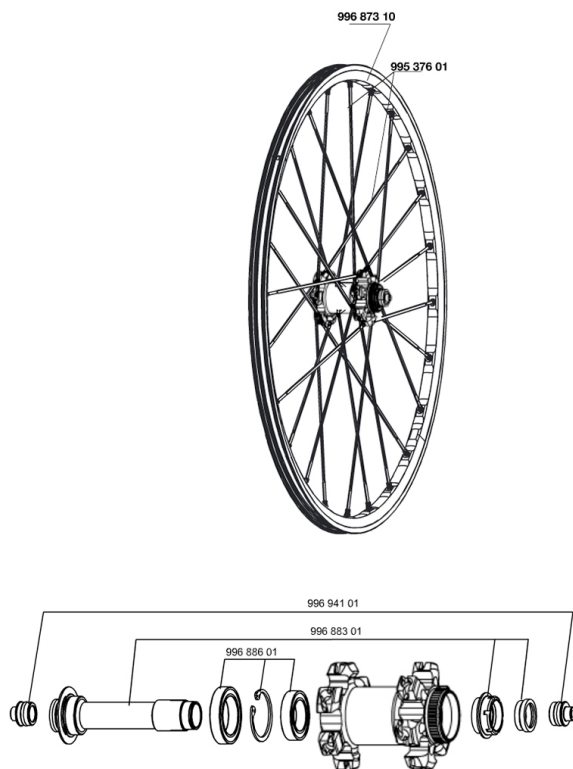

REFERENZEN RÄDER

RIMS

&NBSP;:

99687310	FRONT RIM CROSSMAX SLR DISC 09
----------	--------------------------------

SPOKES

99537601	12 FR.BLK SPK XMAX SLR 261mm
----------	------------------------------

HUB SHELLS

99688601	BEARING KIT 9/15 DCL HUB 20x32x7 6804 + 25x37x7 6805
----------	--

ADAPTERS

99694101	2 REDUCERS 15/9mm
----------	-------------------

CROSSMAX SLR DISC 09 CENTER LOCK

2

2009
FRONT

Specifications

RADGEWICHTE