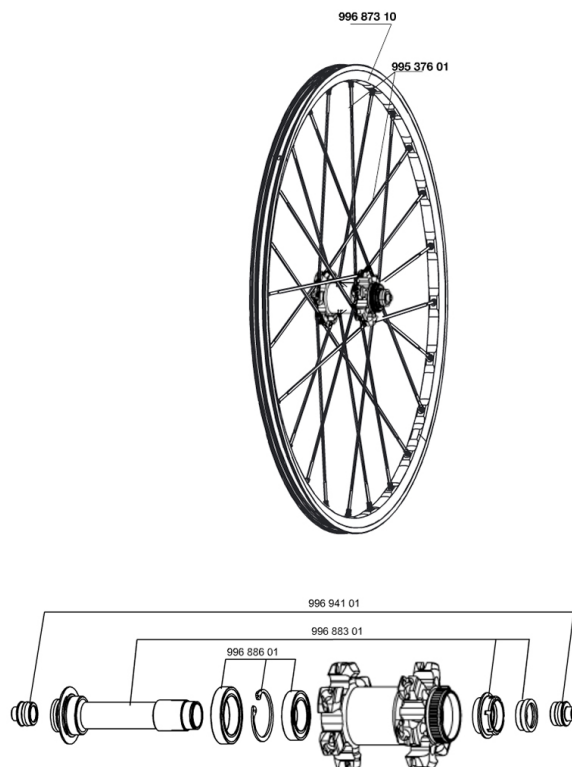

REFERENCES WHEELS**RIMS**

&NBSP;:

99687310 FRONT RIM CROSSMAX SLR DISC 09

SPOKES

99537601 12 FR.BLK SPK XMAX SLR 261mm

HUB SHELLS

99688601 BEARING KIT 9/15 DCL HUB 20x32x7 6804 + 25x37x7 6805

ADAPTERS

99694101 ADAPTER Ft 15 to 9mm QR

CROSSMAX SLR DISC 09 CENTER LOCK

2009
FRONT

Specifications

WHEEL WEIGHTS