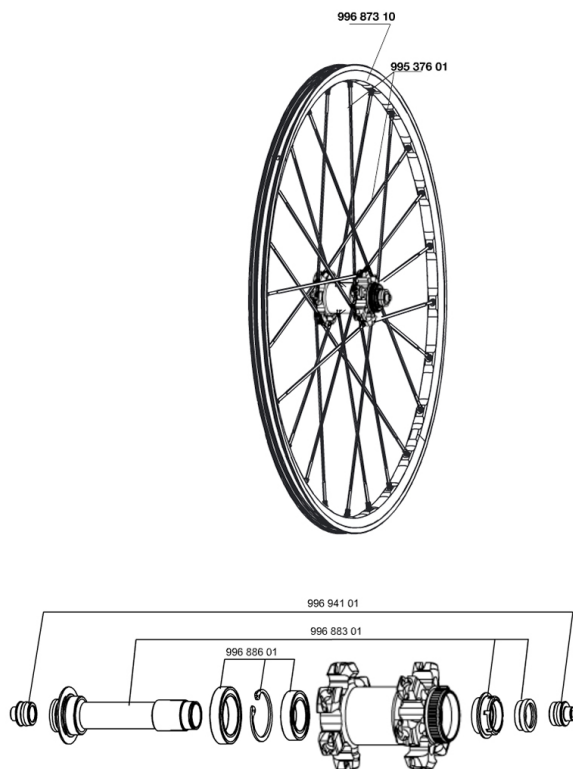

REFERENCES WHEELS

RIMS

&NBSP;:

99687310	FRONT RIM CROSSMAX SLR DISC 09
----------	--------------------------------

SPOKES

99537601	12 FR.BLK SPK XMAX SLR 261mm
----------	------------------------------

HUB SHELLS

99688601	BEARING KIT 9/15 DCL HUB 20x32x7 6804 + 25x37x7 6805
----------	------------------------------------------------------

ADAPTERS

99694101	ADAPTER Ft 15 to 9mm QR
----------	-------------------------

CROSSMAX SLR DISC 09 CENTER LOCK

2009
FRONT

Specifications

WHEEL WEIGHTS