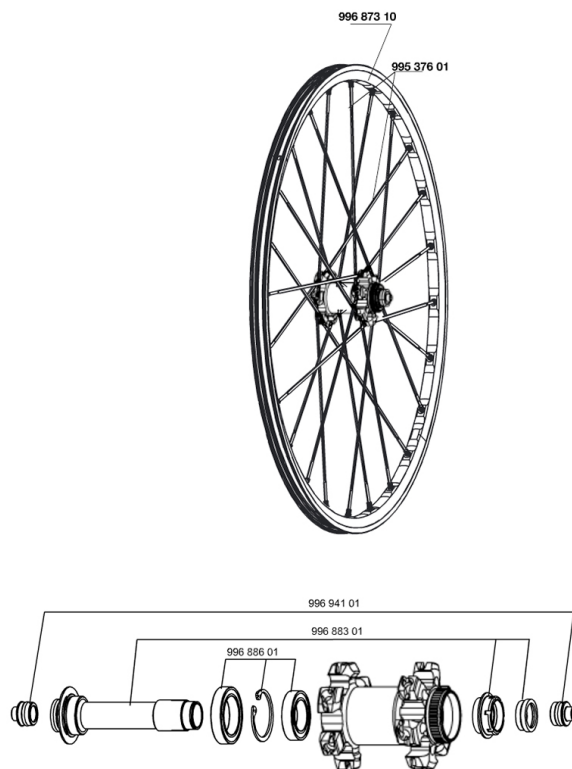

**REFERENCES WHEELS****RIMS**

&amp;NBSP;:

99687310 FRONT RIM CROSSMAX SLR DISC 09

**SPOKES**

99537601 12 FR.BLK SPK XMAX SLR 261mm

**HUB SHELLS**

99688601 BEARING KIT 9/15 DCL HUB 20x32x7 6804 + 25x37x7 6805

**ADAPTERS**

99694101 ADAPTER Ft 15 to 9mm QR

# **CROSSMAX SLR DISC 09 CENTER LOCK**

2

2009  
FRONT

## ***Specifications***

WHEEL WEIGHTS