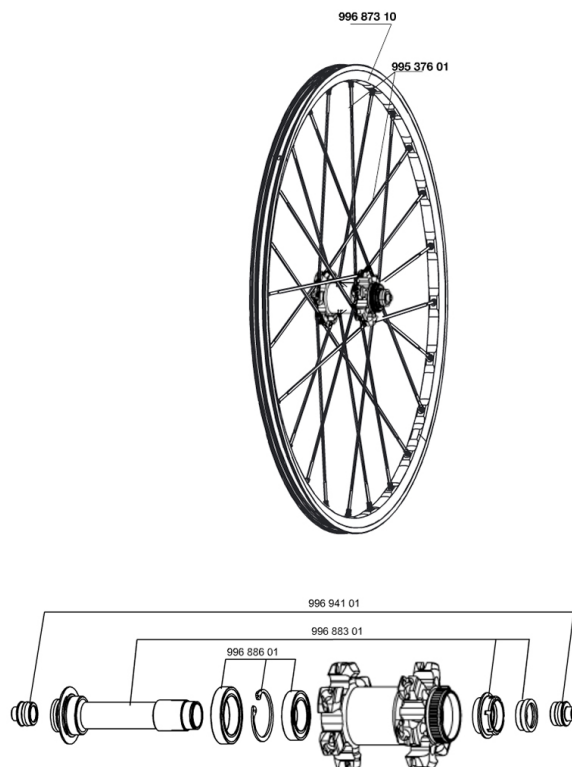

REFERENCES WHEELS

**RIMS**

&NBSP;:

99687310 FRONT RIM CROSSMAX SLR DISC 09

SPOKES

99537601 12 FR.BLK SPK XMAX SLR 261mm

HUB SHELLS

99688601 BEARING KIT 9/15 DCL HUB 20x32x7 6804 + 25x37x7 6805

ADAPTERS

99694101 ADAPTER Ft 15 to 9mm QR

CROSSMAX SLR DISC 09 CENTER LOCK

2009
FRONT

Specifications

WHEEL WEIGHTS