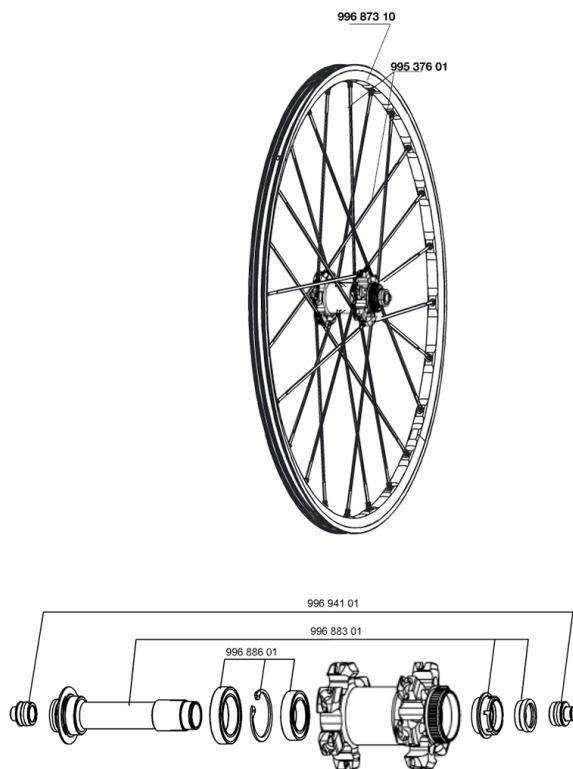

REFERENCES WHEELS

RIMS

&NBSP;:

99687310	FRONT RIM CROSSMAX SLR DISC 09
----------	--------------------------------

SPOKES

99537601	12 FR.BLK SPK XMAX SLR 261mm
----------	------------------------------

HUB SHELLS

99688601	BEARING KIT 9/15 DCL HUB 20x32x7 6804 + 25x37x7 6805
----------	--

ADAPTERS

99694101	ADAPTER Ft 15 to 9mm QR
----------	-------------------------

CROSSMAX SLR DISC 09 CENTER LOCK

2009
FRONT

Specifications

WHEEL WEIGHTS