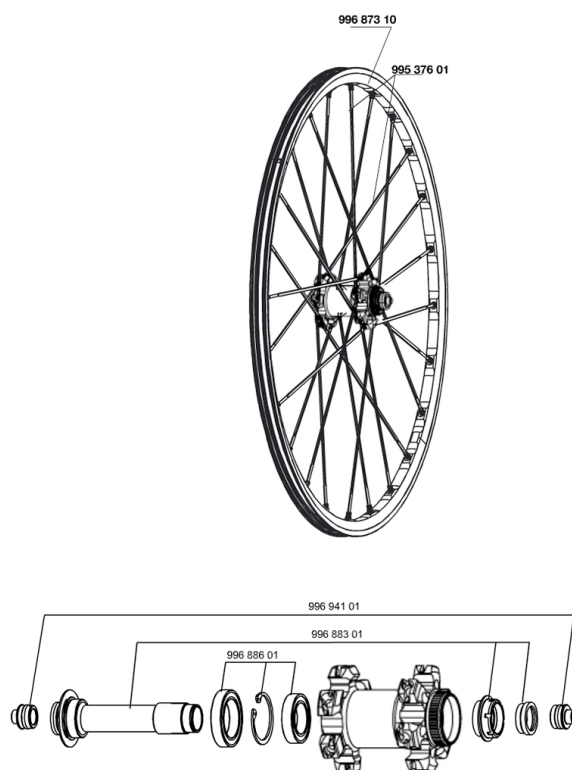

REFERENCES WHEELS**RIMS**

&NBSP;:

99687310 FRONT RIM CROSSMAX SLR DISC 09

SPOKES

99537601 12 FR.BLK SPK XMAX SLR 261mm

HUB SHELLS

99688601 BEARING KIT 9/15 DCL HUB 20x32x7 6804 + 25x37x7 6805

ADAPTERS

99694101 ADAPTER Ft 15 to 9mm QR

CROSSMAX SLR DISC 09 CENTER LOCK

2009
FRONT

Specifications

WHEEL WEIGHTS