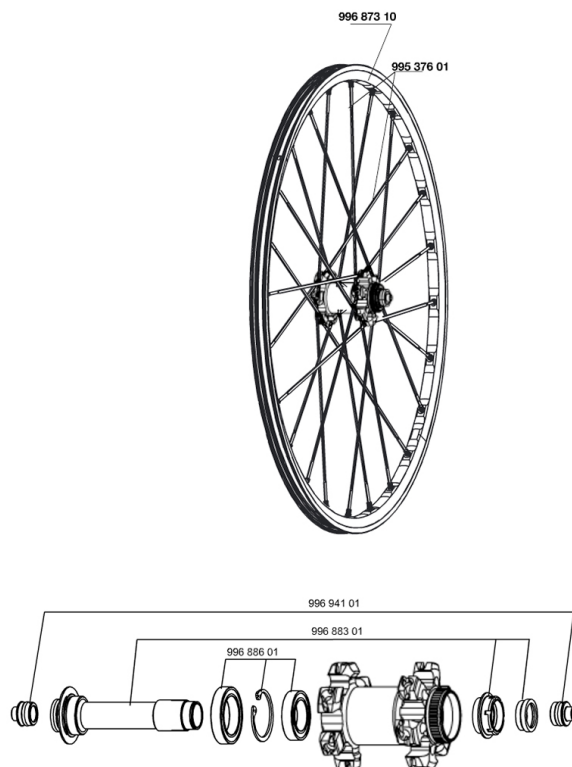

REFERENCES WHEELS**RIMS**

&NBSP;:

99687310 FRONT RIM CROSSMAX SLR DISC 09

SPOKES

99537601 12 FR.BLK SPK XMAX SLR 261mm

HUB SHELLS

99688601 BEARING KIT 9/15 DCL HUB 20x32x7 6804 + 25x37x7 6805

ADAPTERS

99694101 ADAPTER Ft 15 to 9mm QR

CROSSMAX SLR DISC 09 CENTER LOCK

2

2009
FRONT

Specifications

WHEEL WEIGHTS