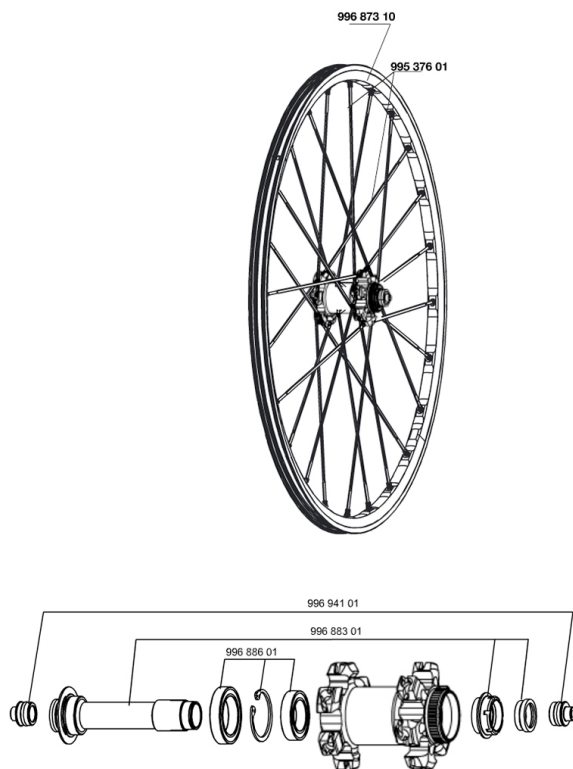

RUEDAS REFERENCIAS**RIMS**

&NBSP;:

99687310 FRONT RIM CROSSMAX SLR DISC 09

SPOKES

99537601 12 FR.BLK SPK XMAX SLR 261mm

HUB SHELLS

99688601 BEARING KIT 9/15 DCL HUB 20x32x7 6804 + 25x37x7 6805

ADAPTERS

99694101 2 REDUCERS 15/9mm

CROSSMAX SLR DISC 09 CENTER LOCK

Specifications
PESOS DE RUEDAS