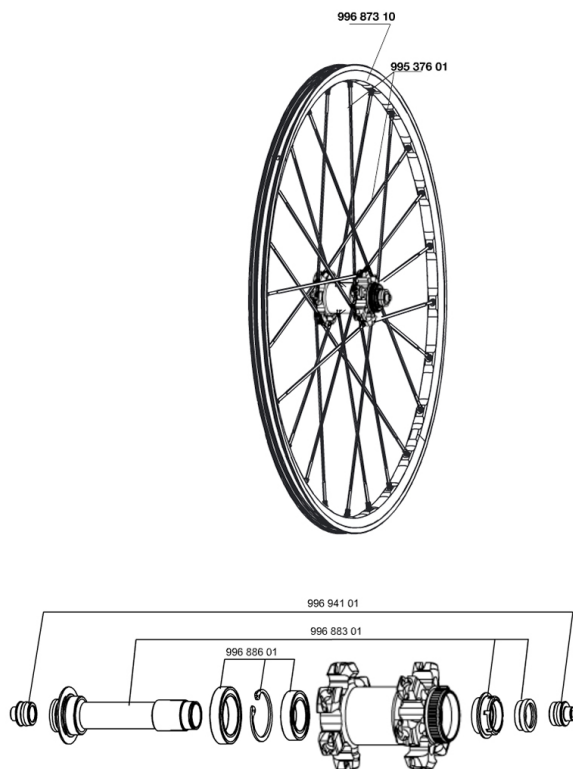

REFERENZE RUOTE

RIMS

&NBSP;:

99687310	FRONT RIM CROSSMAX SLR DISC 09
----------	--------------------------------

SPOKES

99537601	12 RAGGI ANT. BLACK XMAX SLR 261mm
----------	------------------------------------

HUB SHELLS

99688601	BEARING KIT 9/15 DCL HUB 20x32x7 6804 + 25x37x7 6805
----------	--

ADAPTERS

99694101	2 REDUCERS 15/9mm
----------	-------------------

CROSSMAX SLR DISC 09 CENTER LOCK

2009

FRONT

Specifications

PESI RUOTE