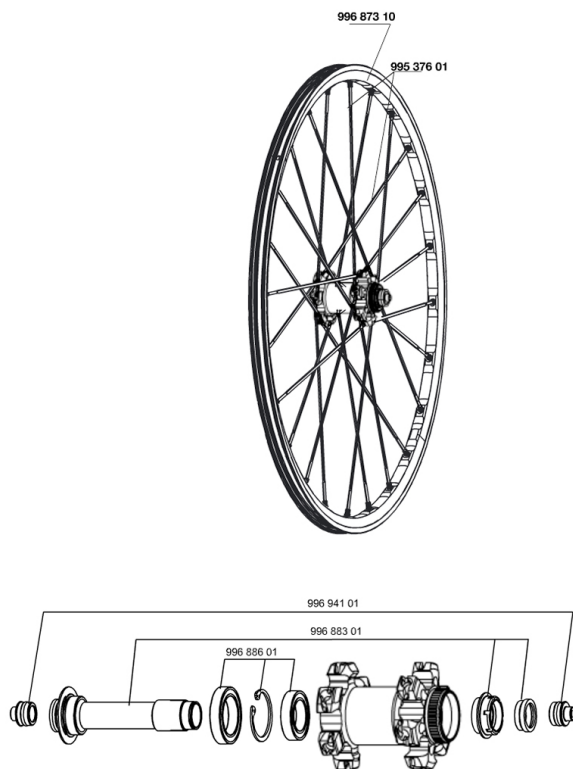

REFERENZE RUOTE

RIMS

&NBSP;:

99687310 FRONT RIM CROSSMAX SLR DISC 09

SPOKES

99537601 12 RAGGI ANT. BLACK XMAX SLR 261mm

HUB SHELLS

99688601 BEARING KIT 9/15 DCL HUB 20x32x7 6804 + 25x37x7 6805

ADAPTERS

99694101 2 REDUCERS 15/9mm

CROSSMAX SLR DISC 09 CENTER LOCK

2009
FRONT

Specifications

PESI RUOTE