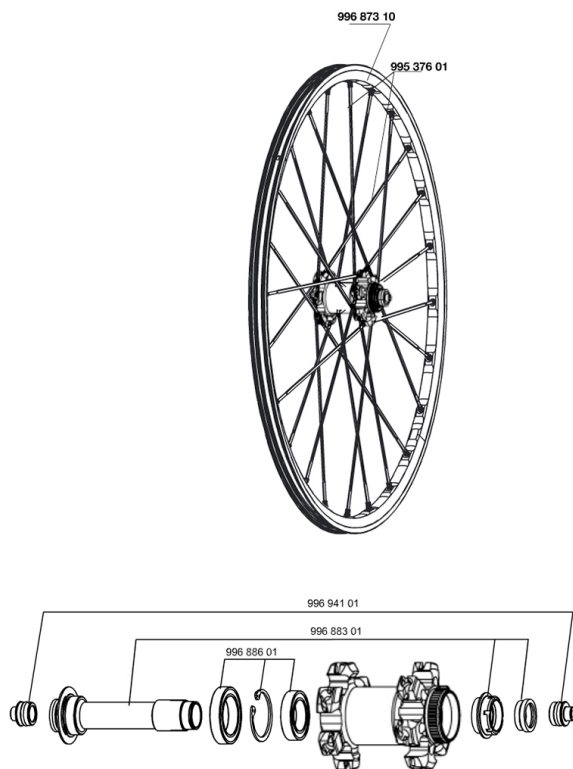

REFERENZE RUOTE

RIMS

&NBSP;:

99687310 FRONT RIM CROSSMAX SLR DISC 09

SPOKES

99537601 12 RAGGI ANT. BLACK XMAX SLR 261mm

HUB SHELLS

99688601 BEARING KIT 9/15 DCL HUB 20x32x7 6804 + 25x37x7 6805

ADAPTERS

99694101 2 REDUCERS 15/9mm

CROSSMAX SLR DISC 09 CENTER LOCK

2009

FRONT

Specifications

PESI RUOTE