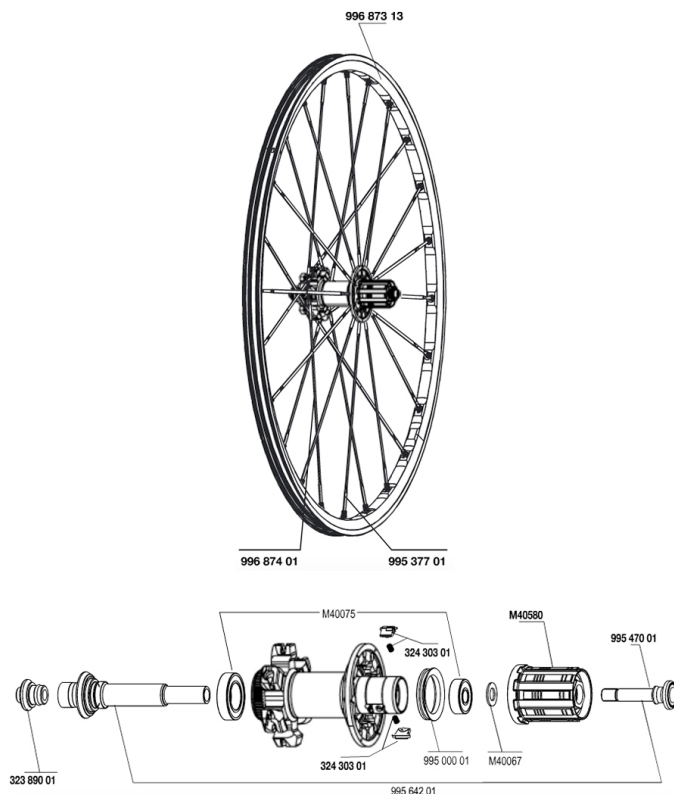

REFERENZEN RÄDER

RIMS

&NBSP;:

99687313	REAR RIM CROSSMAX SLR DISC 09
----------	-------------------------------

SPOKES

99687401	12 SPOKES CROSSMAX SLR DISC 09 OFW 263mm
99537701	12 DRV BLK SPK XMAX SLR 248mm

HUB SHELLS

32430301	FTSX MTB PAWLS KIT
M40067	10 SPACERS FRW/HUB BODY
M40075	REAR HUB 608+6903 BEARINGS
99500001	FTSL/FTSX FREEHUB BODY SEAL
99564201	R.AXLE XMAX SLR+SL DISC 07 DCL
99547001	REAR TITANIUM BOLT HG9
M40580	CORPS DE ROUE LIBRE FTS "L" HG9
32389001	R.FORK SUPPORT CROSSMAX SL DCL

CROSSMAX SLR DISC 09 CENTER LOCK

2

2009

REAR

Specifications

RADGEWICHTE