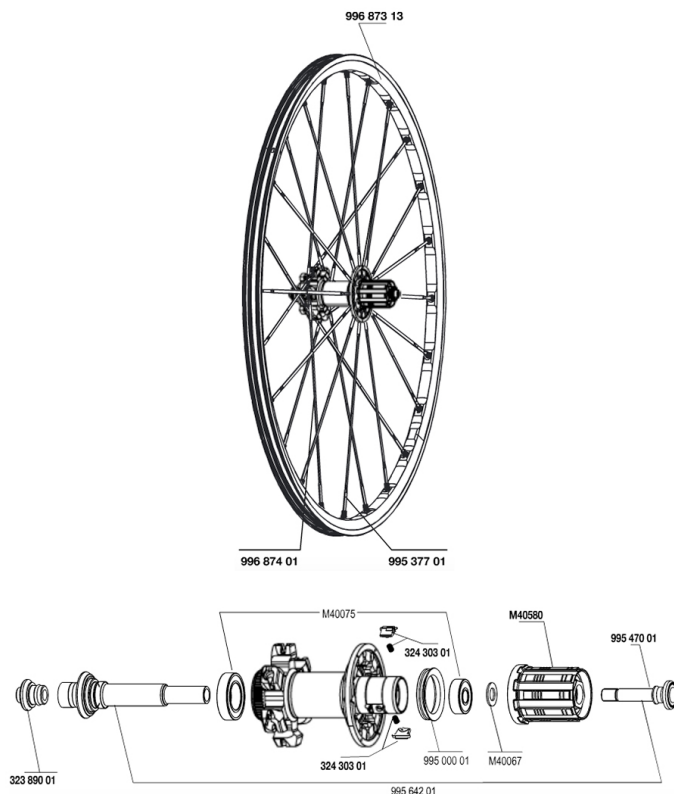

REFERENZEN RÄDER

RIMS

&NBSP;:

99687313	REAR RIM CROSSMAX SLR DISC 09
----------	-------------------------------

SPOKES

99537701	12 DRV BLK SPK XMAX SLR 248mm
99687401	12 SPOKES CROSSMAX SLR DISC 09 OFW 263mm

HUB SHELLS

M40075	REAR HUB 608+6903 BEARINGS
99500001	FTSL/FTSX FREEHUB BODY SEAL
99564201	R.AXLE XMAX SLR+SL DISC 07 DCL
99547001	REAR TITANIUM BOLT HG9
M40580	CORPS DE ROUE LIBRE FTS "L" HG9
32389001	R.FORK SUPPORT CROSSMAX SL DCL
32430301	FTSX MTB PAWLS KIT
M40067	10 SPACERS FRW/HUB BODY

CROSSMAX SLR DISC 09 CENTER LOCK

2

2009

REAR

Specifications

RADGEWICHTE