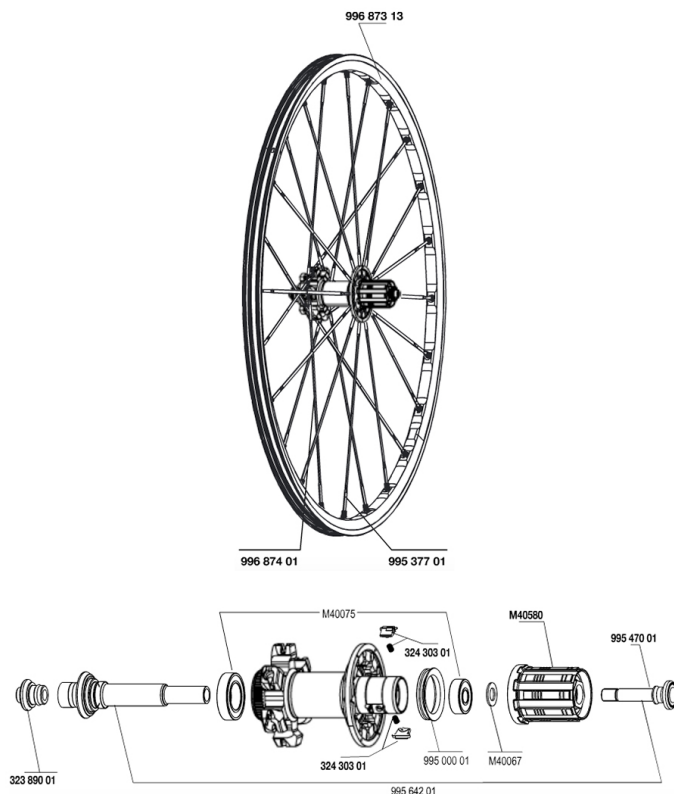

REFERENZEN RÄDER

RIMS

&NBSP;:

99687313	REAR RIM CROSSMAX SLR DISC 09
----------	-------------------------------

SPOKES

99687401	12 SPOKES CROSSMAX SLR DISC 09 OFW 263mm
99537701	12 DRV BLK SPK XMAX SLR 248mm

HUB SHELLS

99564201	R.AXLE XMAX SLR+SL DISC 07 DCL
99547001	REAR TITANIUM BOLT HG9
M40580	CORPS DE ROUE LIBRE FTS "L" HG9
32389001	R.FORK SUPPORT CROSSMAX SL DCL
32430301	FTSX MTB PAWLS KIT
M40067	10 SPACERS FRW/HUB BODY
M40075	REAR HUB 608+6903 BEARINGS
99500001	FTSL/FTSX FREEHUB BODY SEAL

CROSSMAX SLR DISC 09 CENTER LOCK

2

2009

REAR

Specifications

RADGEWICHTE