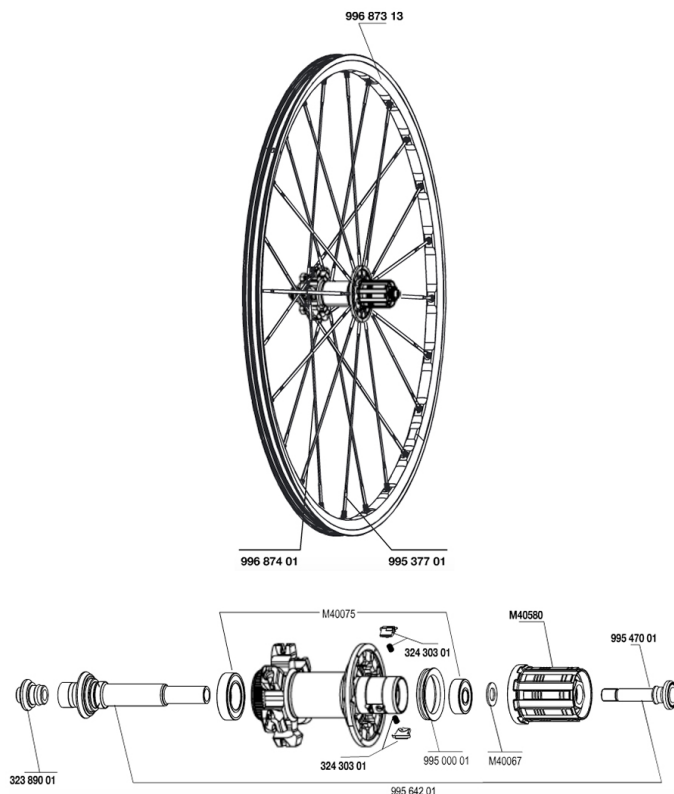

REFERENZEN RÄDER

**RIMS**

&NBSP;:

99687313	REAR RIM CROSSMAX SLR DISC 09
----------	-------------------------------

**SPOKES**

99687401	12 SPOKES CROSSMAX SLR DISC 09 OFW 263mm
99537701	12 DRV BLK SPK XMAX SLR 248mm

**HUB SHELLS**

M40075	REAR HUB 608+6903 BEARINGS
99500001	FTSL/FTSX FREEHUB BODY SEAL
99564201	R.AXLE XMAX SLR+SL DISC 07 DCL
99547001	REAR TITANIUM BOLT HG9
M40580	CORPS DE ROUE LIBRE FTS "L" HG9
32389001	R.FORK SUPPORT CROSSMAX SL DCL
32430301	FTSX MTB PAWLS KIT
M40067	10 SPACERS FRW/HUB BODY

# CROSSMAX SLR DISC 09 CENTER LOCK

2

2009

REAR

## *Specifications*

RADGEWICHTE