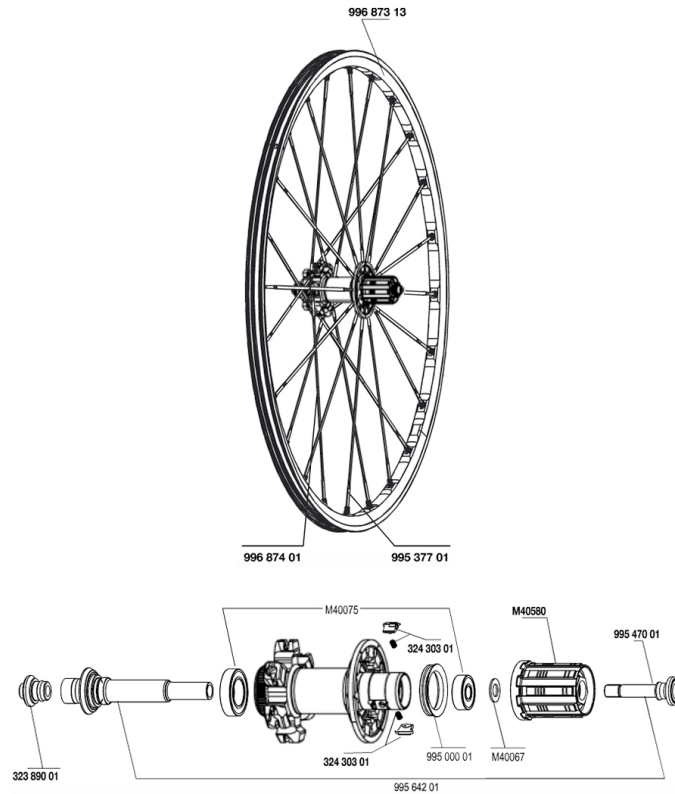

## REFERENCES WHEELS

**RIMS**

&amp;NBSP;:

99687313	REAR RIM CROSSMAX SLR DISC 09
----------	-------------------------------

**SPOKES**

99687401	12 SPOKES CROSSMAX SLR DISC 09 OFW 263mm
99537701	12 DRV BLK SPK XMAX SLR 248mm

**HUB SHELLS**

M40075	REAR HUB 608+6903 BEARINGS
99500001	FTSL/FTSX FREEHUB BODY SEAL
99564201	R.AXLE XMAX SLR+SL DISC 07 DCL
99547001	REAR TITANIUM BOLT HG9
M40580	FTSX FREEWHEEL BODY HG9
32389001	R.FORK SUPPORT CROSSMAX SL DCL
32430301	FTSX PAWLS KIT (MTB WHEELS)
M40067	INTERNAL FREEWHEEL SPACER FTSL/FTSX

# CROSSMAX SLR DISC 09 CENTER LOCK

2

2009

REAR

## *Specifications*

WHEEL WEIGHTS