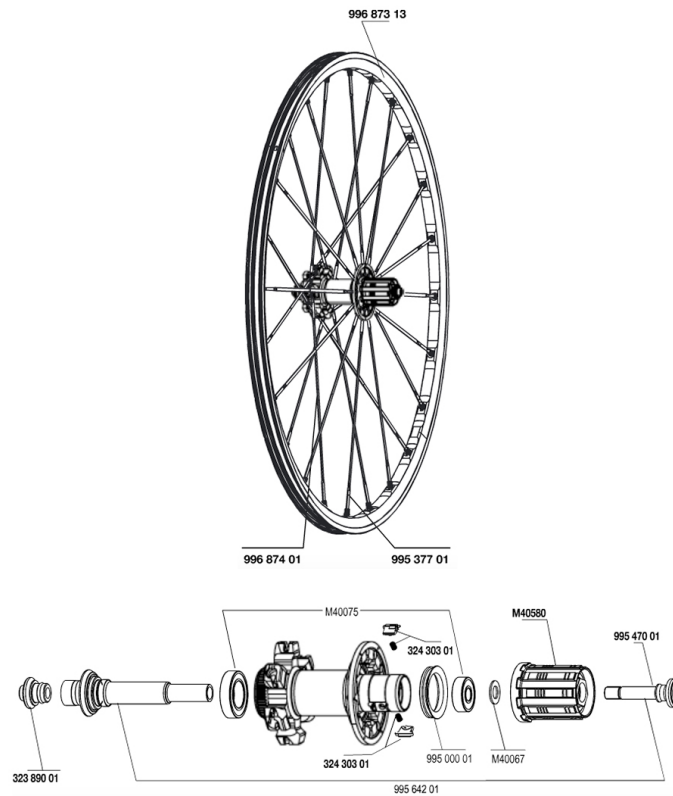

REFERENCES WHEELS

RIMS

&NBSP;:

99687313	REAR RIM CROSSMAX SLR DISC 09
----------	-------------------------------

SPOKES

99537701	12 DRV BLK SPK XMAX SLR 248mm
99687401	12 SPOKES CROSSMAX SLR DISC 09 OFW 263mm

HUB SHELLS

99564201	R.AXLE XMAX SLR+SL DISC 07 DCL
99547001	REAR TITANIUM BOLT HG9
M40580	FTSX FREEWHEEL BODY HG9
32389001	R.FORK SUPPORT CROSSMAX SL DCL
32430301	FTSX PAWLS KIT (MTB WHEELS)
M40067	INTERNAL FREEWHEEL SPACER FTSL/FTSX
M40075	REAR HUB 608+6903 BEARINGS
99500001	FTSL/FTSX FREEHUB BODY SEAL

CROSSMAX SLR DISC 09 CENTER LOCK

2

2009

REAR

Specifications

WHEEL WEIGHTS