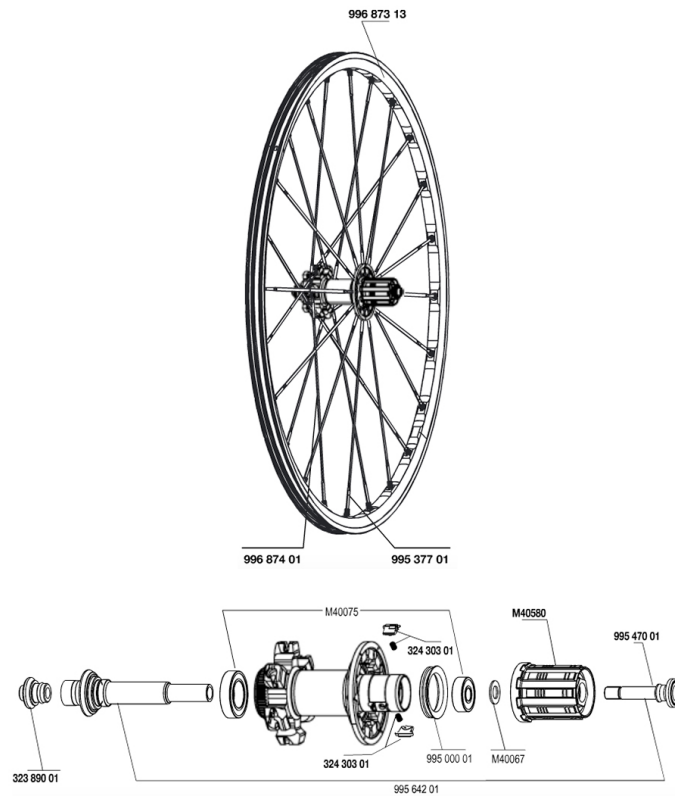

REFERENCES WHEELS

RIMS

&NBSP;:

99687313	REAR RIM CROSSMAX SLR DISC 09
----------	-------------------------------

SPOKES

99687401	12 SPOKES CROSSMAX SLR DISC 09 OFW 263mm
99537701	12 DRV BLK SPK XMAX SLR 248mm

HUB SHELLS

M40075	REAR HUB 608+6903 BEARINGS
99500001	FTSL/FTSX FREEHUB BODY SEAL
99564201	R.AXLE XMAX SLR+SL DISC 07 DCL
99547001	REAR TITANIUM BOLT HG9
M40580	FTSX FREEWHEEL BODY HG9
32389001	R.FORK SUPPORT CROSSMAX SL DCL
32430301	FTSX PAWLS KIT (MTB WHEELS)
M40067	INTERNAL FREEWHEEL SPACER FTSL/FTSX

CROSSMAX SLR DISC 09 CENTER LOCK

Specifications

WHEEL WEIGHTS