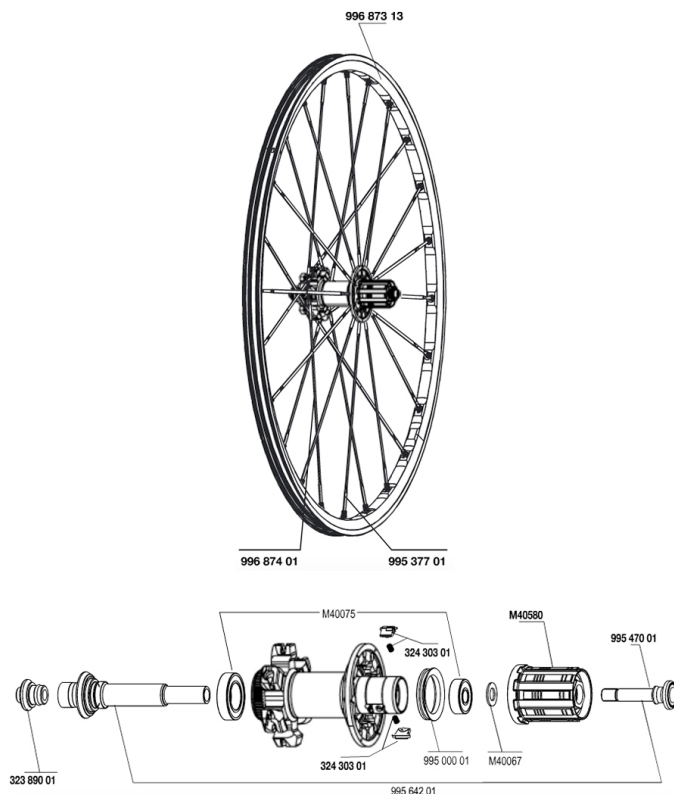

REFERENCES WHEELS

RIMS

&NBSP;:

99687313	REAR RIM CROSSMAX SLR DISC 09
----------	-------------------------------

SPOKES

99687401	12 SPOKES CROSSMAX SLR DISC 09 OFW 263mm
99537701	12 DRV BLK SPK XMAX SLR 248mm

HUB SHELLS

32389001	R.FORK SUPPORT CROSSMAX SL DCL
32430301	FTSX PAWLS KIT (MTB WHEELS)
M40067	INTERNAL FREEWHEEL SPACER FTSL/FTSX
M40075	REAR HUB 608+6903 BEARINGS
99500001	FTSL/FTSX FREEHUB BODY SEAL
99564201	R.AXLE XMAX SLR+SL DISC 07 DCL
99547001	REAR TITANIUM BOLT HG9
M40580	FTSX FREEWHEEL BODY HG9

CROSSMAX SLR DISC 09 CENTER LOCK

2

2009

REAR

Specifications

WHEEL WEIGHTS