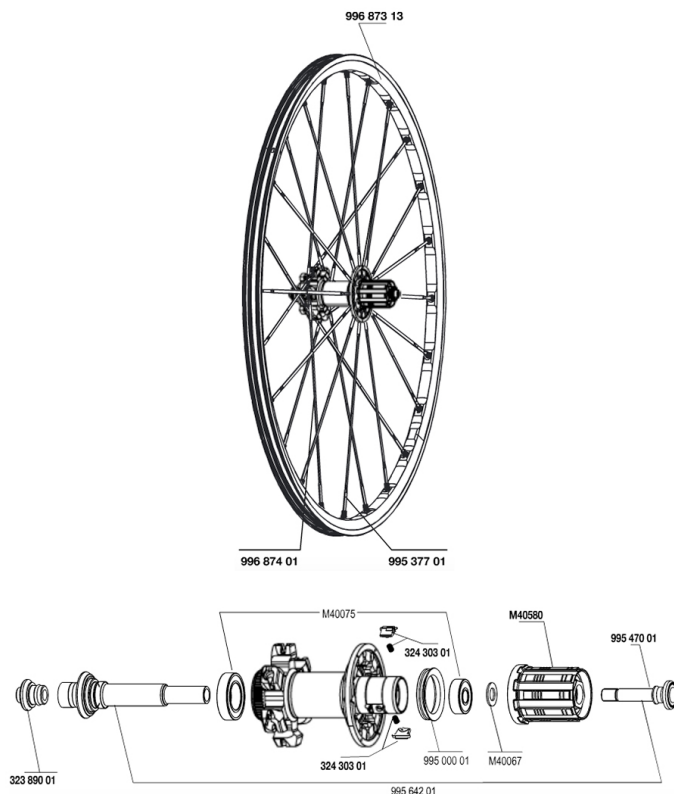

REFERENCES WHEELS

RIMS

&NBSP;:

99687313	REAR RIM CROSSMAX SLR DISC 09
----------	-------------------------------

SPOKES

99687401	12 SPOKES CROSSMAX SLR DISC 09 OFW 263mm
99537701	12 DRV BLK SPK XMAX SLR 248mm

HUB SHELLS

32389001	R.FORK SUPPORT CROSSMAX SL DCL
32430301	FTSX PAWLS KIT (MTB WHEELS)
M40067	INTERNAL FREEWHEEL SPACER FTSL/FTSX
M40075	REAR HUB 608+6903 BEARINGS
99500001	FTSL/FTSX FREEHUB BODY SEAL
99564201	R.AXLE XMAX SLR+SL DISC 07 DCL
99547001	REAR TITANIUM BOLT HG9
M40580	FTSX FREEWHEEL BODY HG9

CROSSMAX SLR DISC 09 CENTER LOCK

2

2009
REAR

Specifications

WHEEL WEIGHTS