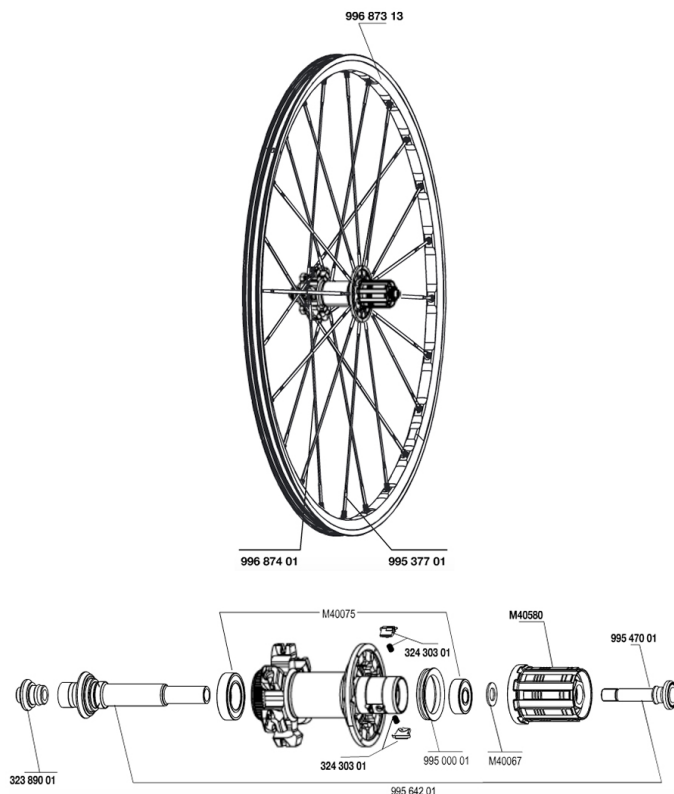

REFERENCES WHEELS

RIMS

&NBSP;:

99687313	REAR RIM CROSSMAX SLR DISC 09
----------	-------------------------------

SPOKES

99687401	12 SPOKES CROSSMAX SLR DISC 09 OFW 263mm
99537701	12 DRV BLK SPK XMAX SLR 248mm

HUB SHELLS

99564201	R.AXLE XMAX SLR+SL DISC 07 DCL
99547001	REAR TITANIUM BOLT HG9
M40580	FTSX FREEWHEEL BODY HG9
32389001	R.FORK SUPPORT CROSSMAX SL DCL
32430301	FTSX PAWLS KIT (MTB WHEELS)
M40067	INTERNAL FREEWHEEL SPACER FTSL/FTSX
M40075	REAR HUB 608+6903 BEARINGS
99500001	FTSL/FTSX FREEHUB BODY SEAL

CROSSMAX SLR DISC 09 CENTER LOCK

2

2009

REAR

Specifications

WHEEL WEIGHTS