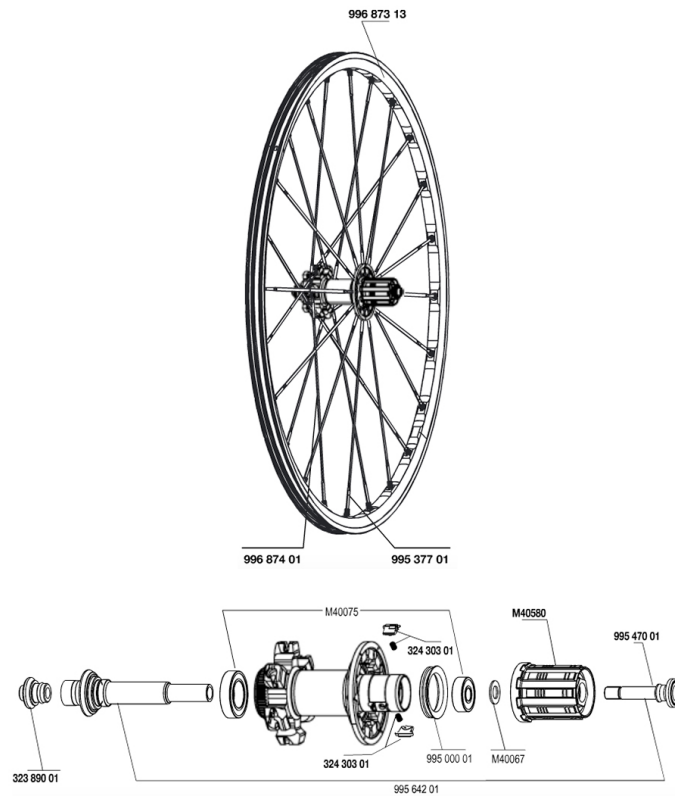

## REFERENCES WHEELS

**RIMS**

&amp;NBSP;:

99687313	REAR RIM CROSSMAX SLR DISC 09
----------	-------------------------------

**SPOKES**

99687401	12 SPOKES CROSSMAX SLR DISC 09 OFW 263mm
99537701	12 DRV BLK SPK XMAX SLR 248mm

**HUB SHELLS**

99564201	R.AXLE XMAX SLR+SL DISC 07 DCL
99547001	REAR TITANIUM BOLT HG9
M40580	FTSX FREEWHEEL BODY HG9
32389001	R.FORK SUPPORT CROSSMAX SL DCL
32430301	FTSX PAWLS KIT (MTB WHEELS)
M40067	INTERNAL FREEWHEEL SPACER FTSL/FTSX
M40075	REAR HUB 608+6903 BEARINGS
99500001	FTSL/FTSX FREEHUB BODY SEAL

# **CROSSMAX SLR DISC 09 CENTER LOCK**

## ***Specifications***

WHEEL WEIGHTS