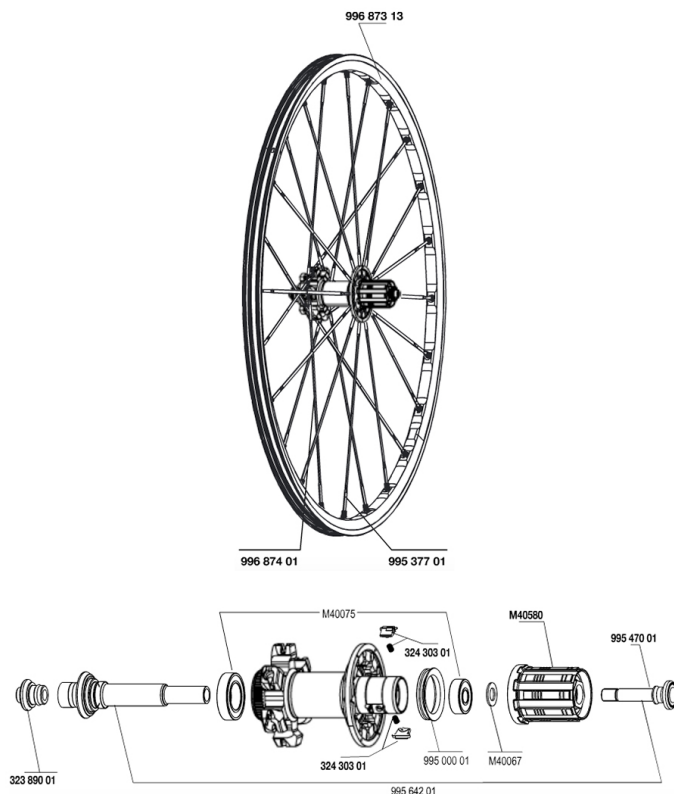

REFERENCES WHEELS

RIMS

&NBSP;:

99687313	REAR RIM CROSSMAX SLR DISC 09
----------	-------------------------------

SPOKES

99687401	12 SPOKES CROSSMAX SLR DISC 09 OFW 263mm
99537701	12 DRV BLK SPK XMAX SLR 248mm

HUB SHELLS

32430301	FTSX PAWLS KIT (MTB WHEELS)
M40067	INTERNAL FREEWHEEL SPACER FTSL/FTSX
M40075	REAR HUB 608+6903 BEARINGS
99500001	FTSL/FTSX FREEHUB BODY SEAL
99564201	R.AXLE XMAX SLR+SL DISC 07 DCL
99547001	REAR TITANIUM BOLT HG9
M40580	FTSX FREEWHEEL BODY HG9
32389001	R.FORK SUPPORT CROSSMAX SL DCL

CROSSMAX SLR DISC 09 CENTER LOCK

2

2009

REAR

Specifications

WHEEL WEIGHTS