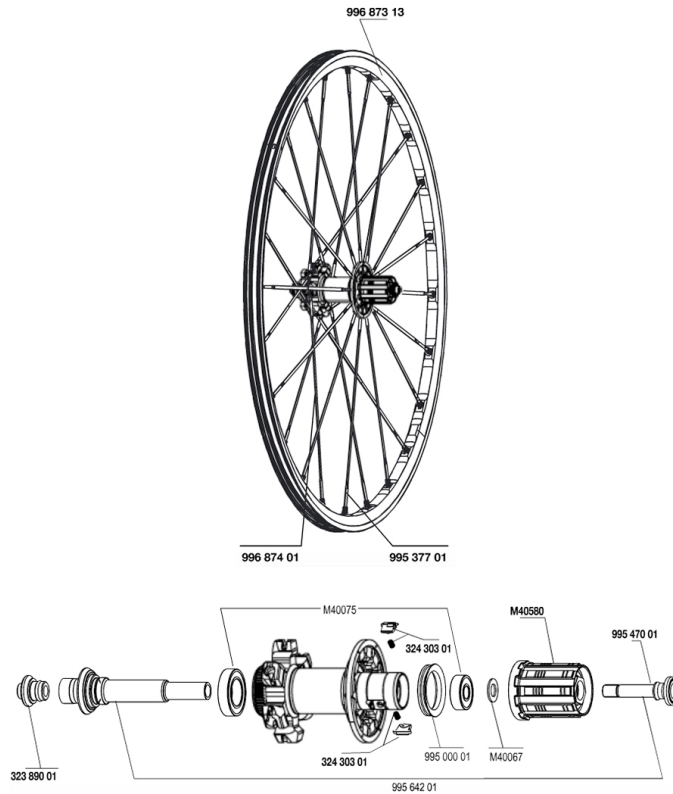

REFERENCES WHEELS

**RIMS**

&NBSP;:

99687313	REAR RIM CROSSMAX SLR DISC 09
----------	-------------------------------

SPOKES

99687401	12 SPOKES CROSSMAX SLR DISC 09 OFW 263mm
99537701	12 DRV BLK SPK XMAX SLR 248mm

HUB SHELLS

M40580	FTSX FREEWHEEL BODY HG9
32389001	R.FORK SUPPORT CROSSMAX SL DCL
32430301	FTSX PAWLS KIT (MTB WHEELS)
M40067	INTERNAL FREEWHEEL SPACER FTSL/FTSX
M40075	REAR HUB 608+6903 BEARINGS
99500001	FTSL/FTSX FREEHUB BODY SEAL
99564201	R.AXLE XMAX SLR+SL DISC 07 DCL
99547001	REAR TITANIUM BOLT HG9

CROSSMAX SLR DISC 09 CENTER LOCK

2

2009
REAR

Specifications

WHEEL WEIGHTS