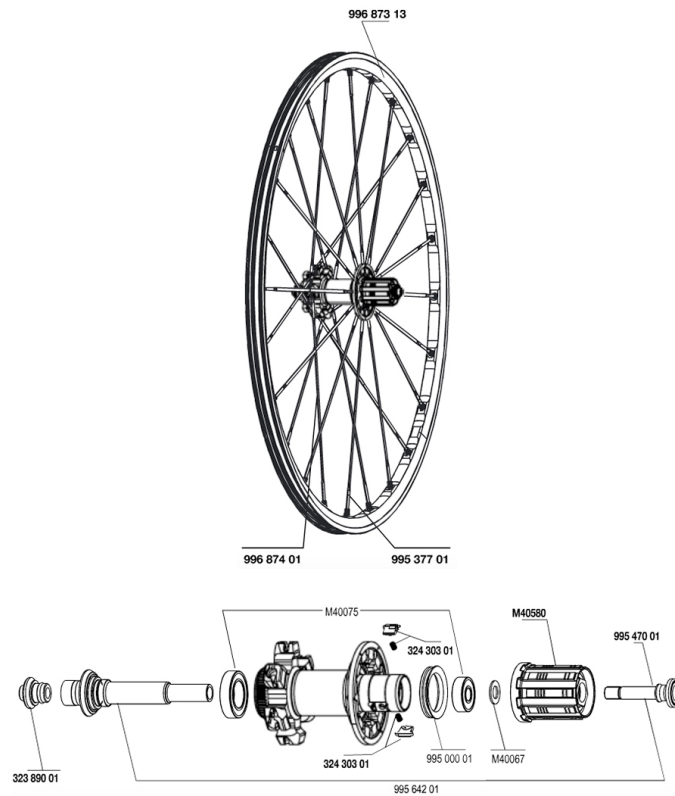

REFERENCES WHEELS

**RIMS**

&NBSP;:

99687313	REAR RIM CROSSMAX SLR DISC 09
----------	-------------------------------

SPOKES

99537701	12 DRV BLK SPK XMAX SLR 248mm
99687401	12 SPOKES CROSSMAX SLR DISC 09 OFW 263mm

HUB SHELLS

99564201	R.AXLE XMAX SLR+SL DISC 07 DCL
99547001	REAR TITANIUM BOLT HG9
M40580	FTSX FREEWHEEL BODY HG9
32389001	R.FORK SUPPORT CROSSMAX SL DCL
32430301	FTSX PAWLS KIT (MTB WHEELS)
M40067	INTERNAL FREEWHEEL SPACER FTSL/FTSX
M40075	REAR HUB 608+6903 BEARINGS
99500001	FTSL/FTSX FREEHUB BODY SEAL

CROSSMAX SLR DISC 09 CENTER LOCK

2

2009

REAR

Specifications

WHEEL WEIGHTS