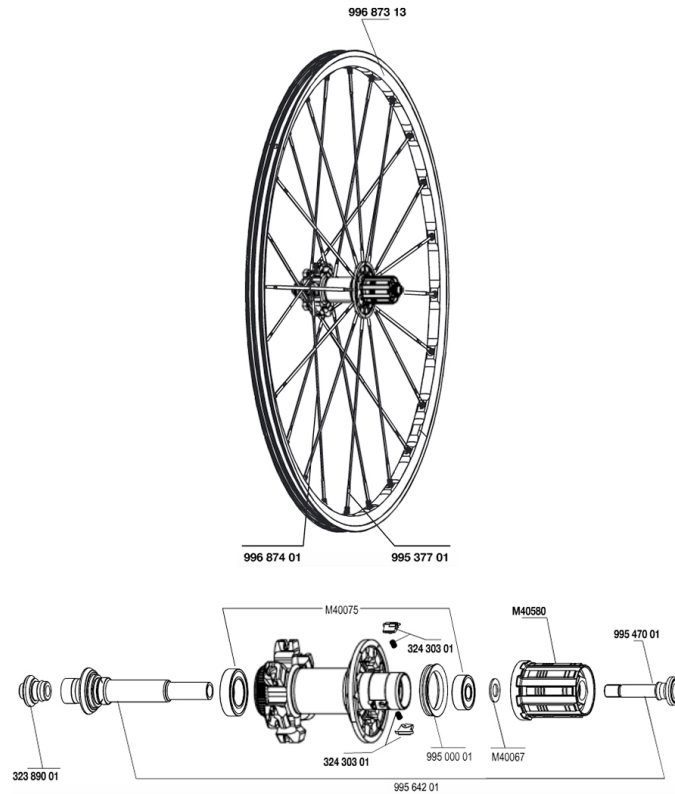

REFERENCES WHEELS

**RIMS**

&NBSP;:

99687313	REAR RIM CROSSMAX SLR DISC 09
----------	-------------------------------

SPOKES

99687401	12 SPOKES CROSSMAX SLR DISC 09 OFW 263mm
99537701	12 DRV BLK SPK XMAX SLR 248mm

HUB SHELLS

99564201	R.AXLE XMAX SLR+SL DISC 07 DCL
99547001	REAR TITANIUM BOLT HG9
M40580	FTSX FREEWHEEL BODY HG9
32389001	R.FORK SUPPORT CROSSMAX SL DCL
32430301	FTSX PAWLS KIT (MTB WHEELS)
M40067	INTERNAL FREEWHEEL SPACER FTSL/FTSX
M40075	REAR HUB 608+6903 BEARINGS
99500001	FTSL/FTSX FREEHUB BODY SEAL

CROSSMAX SLR DISC 09 CENTER LOCK

2

2009

REAR

Specifications

WHEEL WEIGHTS