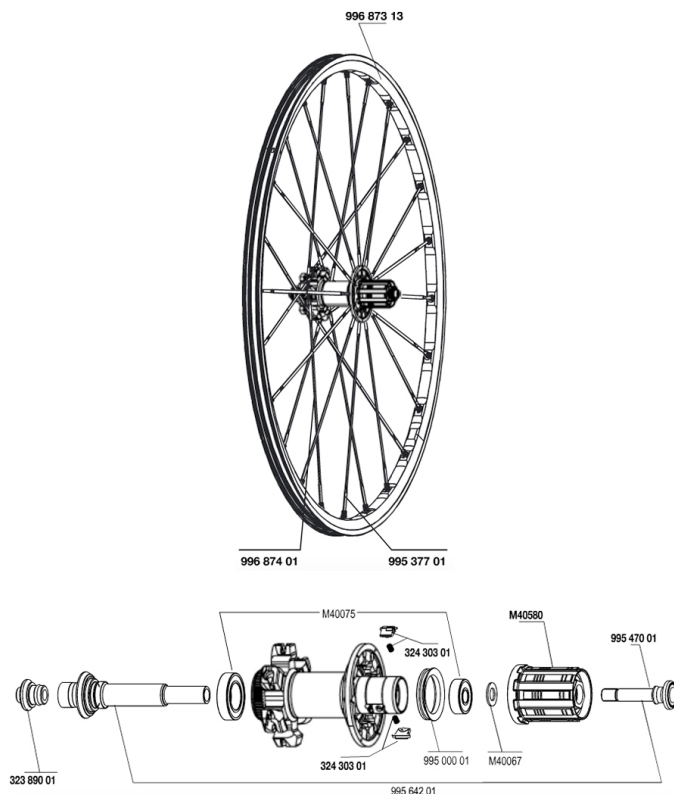

REFERENCES WHEELS

**RIMS**

&NBSP;:

99687313	REAR RIM CROSSMAX SLR DISC 09
----------	-------------------------------

**SPOKES**

99687401	12 SPOKES CROSSMAX SLR DISC 09 OFW 263mm
99537701	12 DRV BLK SPK XMAX SLR 248mm

**HUB SHELLS**

M40580	FTSX FREEWHEEL BODY HG9
32389001	R.FORK SUPPORT CROSSMAX SL DCL
32430301	FTSX PAWLS KIT (MTB WHEELS)
M40067	INTERNAL FREEWHEEL SPACER FTSL/FTSX
M40075	REAR HUB 608+6903 BEARINGS
99500001	FTSL/FTSX FREEHUB BODY SEAL
99564201	R.AXLE XMAX SLR+SL DISC 07 DCL
99547001	REAR TITANIUM BOLT HG9

# **CROSSMAX SLR DISC 09 CENTER LOCK**

2

2009

REAR

## ***Specifications***

WHEEL WEIGHTS