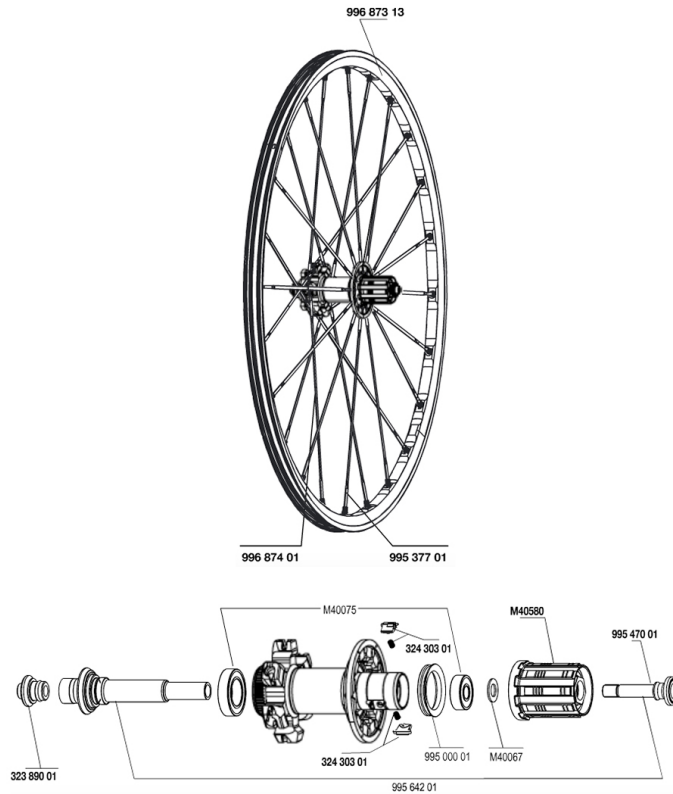

RUEDAS REFERENCIAS

RIMS

&NBSP;:

99687313	REAR RIM CROSSMAX SLR DISC 09
----------	-------------------------------

SPOKES

99687401	12 SPOKES CROSSMAX SLR DISC 09 OFW 263mm
99537701	12 DRV BLK SPK XMAX SLR 248mm

HUB SHELLS

M40075	REAR HUB 608+6903 BEARINGS
99500001	FTSL/FTSX FREEHUB BODY SEAL
99564201	R.AXLE XMAX SLR+SL DISC 07 DCL
99547001	REAR TITANIUM BOLT HG9
M40580	CORPS DE ROUE LIBRE FTS "L" HG9
32389001	R.FORK SUPPORT CROSSMAX SL DCL
32430301	FTSX MTB PAWLS KIT
M40067	10 SPACERS FRW/HUB BODY

CROSSMAX SLR DISC 09 CENTER LOCK

Specifications PESOS DE RUEDAS