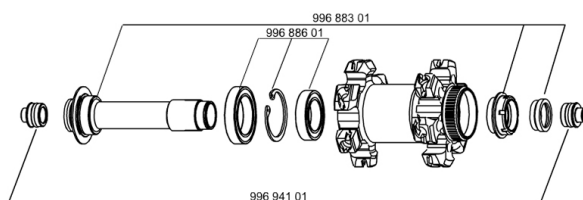

REFERENZEN RÄDER

RIMS

&NBSP;:

99540010 FRONT CROSSMAX ST DISC RIM

SPOKES

99540101 12 FR.BLK SPK XMAX ST 261mm

HUB SHELLS

99688301 9/15 DCL HUB FRONT AXLE
99688601 BEARING KIT 9/15 DCL HUB 20x32x7 6804 + 25x37x7 6805

ADAPTERS

99694101 2 REDUCERS 15/9mm

CROSSMAX ST DISC 09 CENTER LOCK

Specifications

RADGEWICHTE